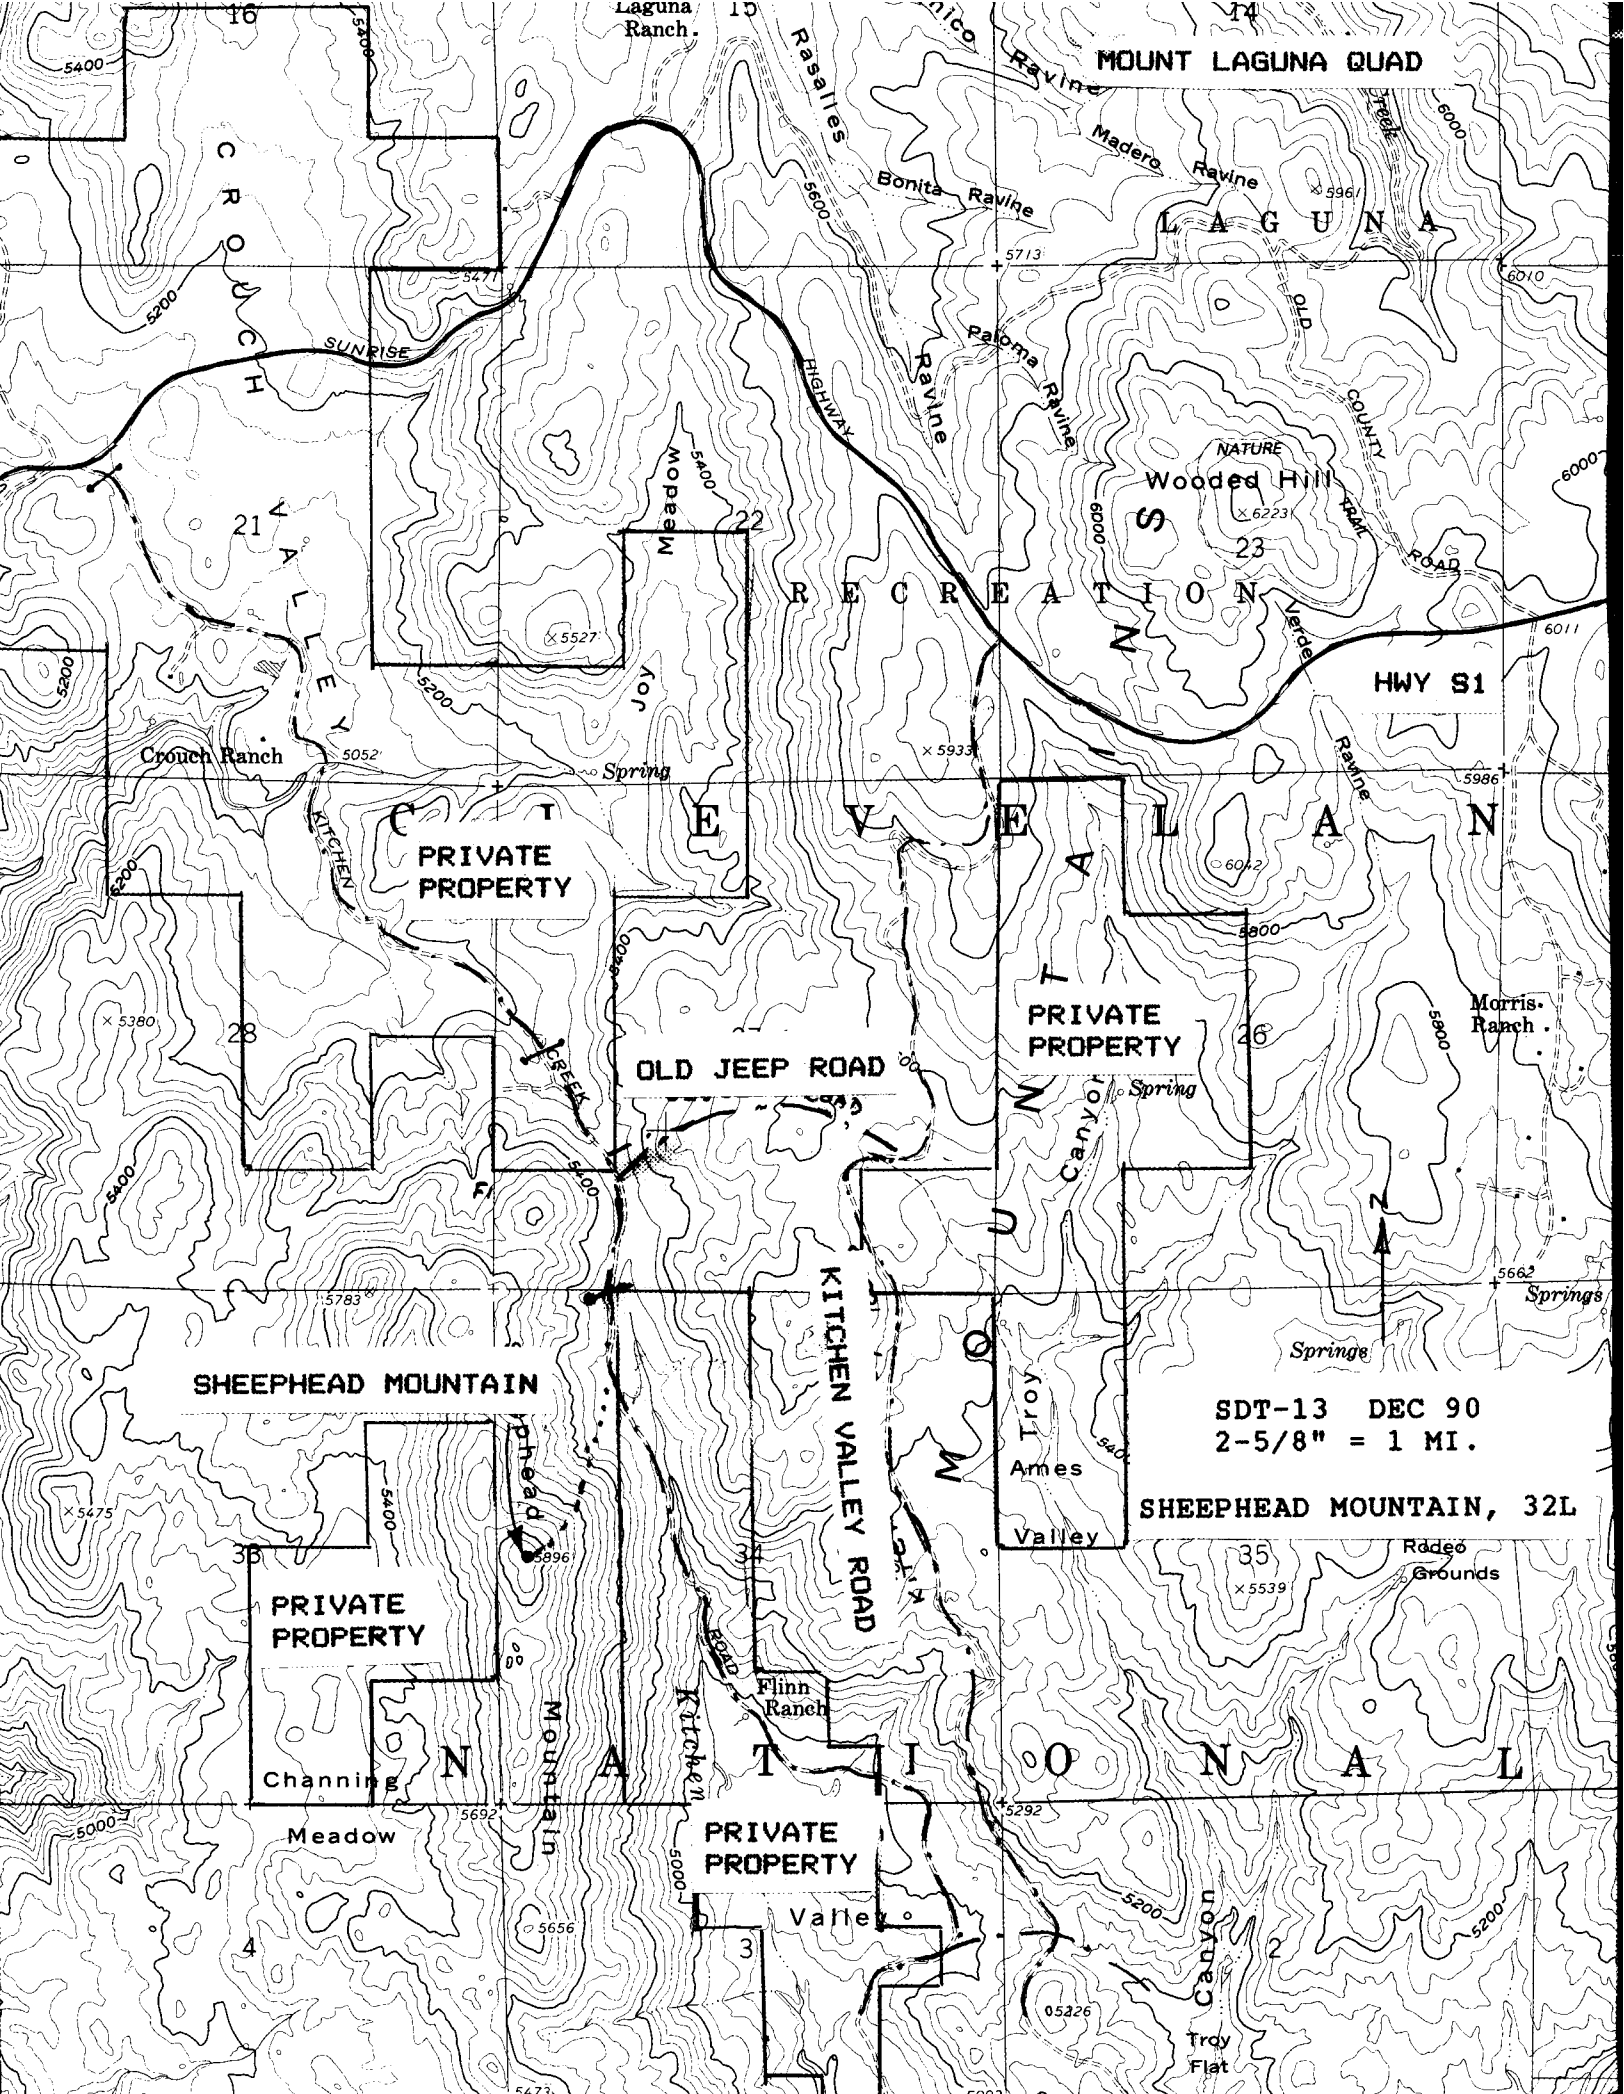

MOUNT LAGUNA QUAD

SHEEPHEAD MOUNTAIN

SDT-13 DEC 90  
2-5/8" = 1 MI.

SHEEPHEAD MOUNTAIN, 32L

PRIVATE PROPERTY

Channing

PRIVATE PROPERTY

Valley