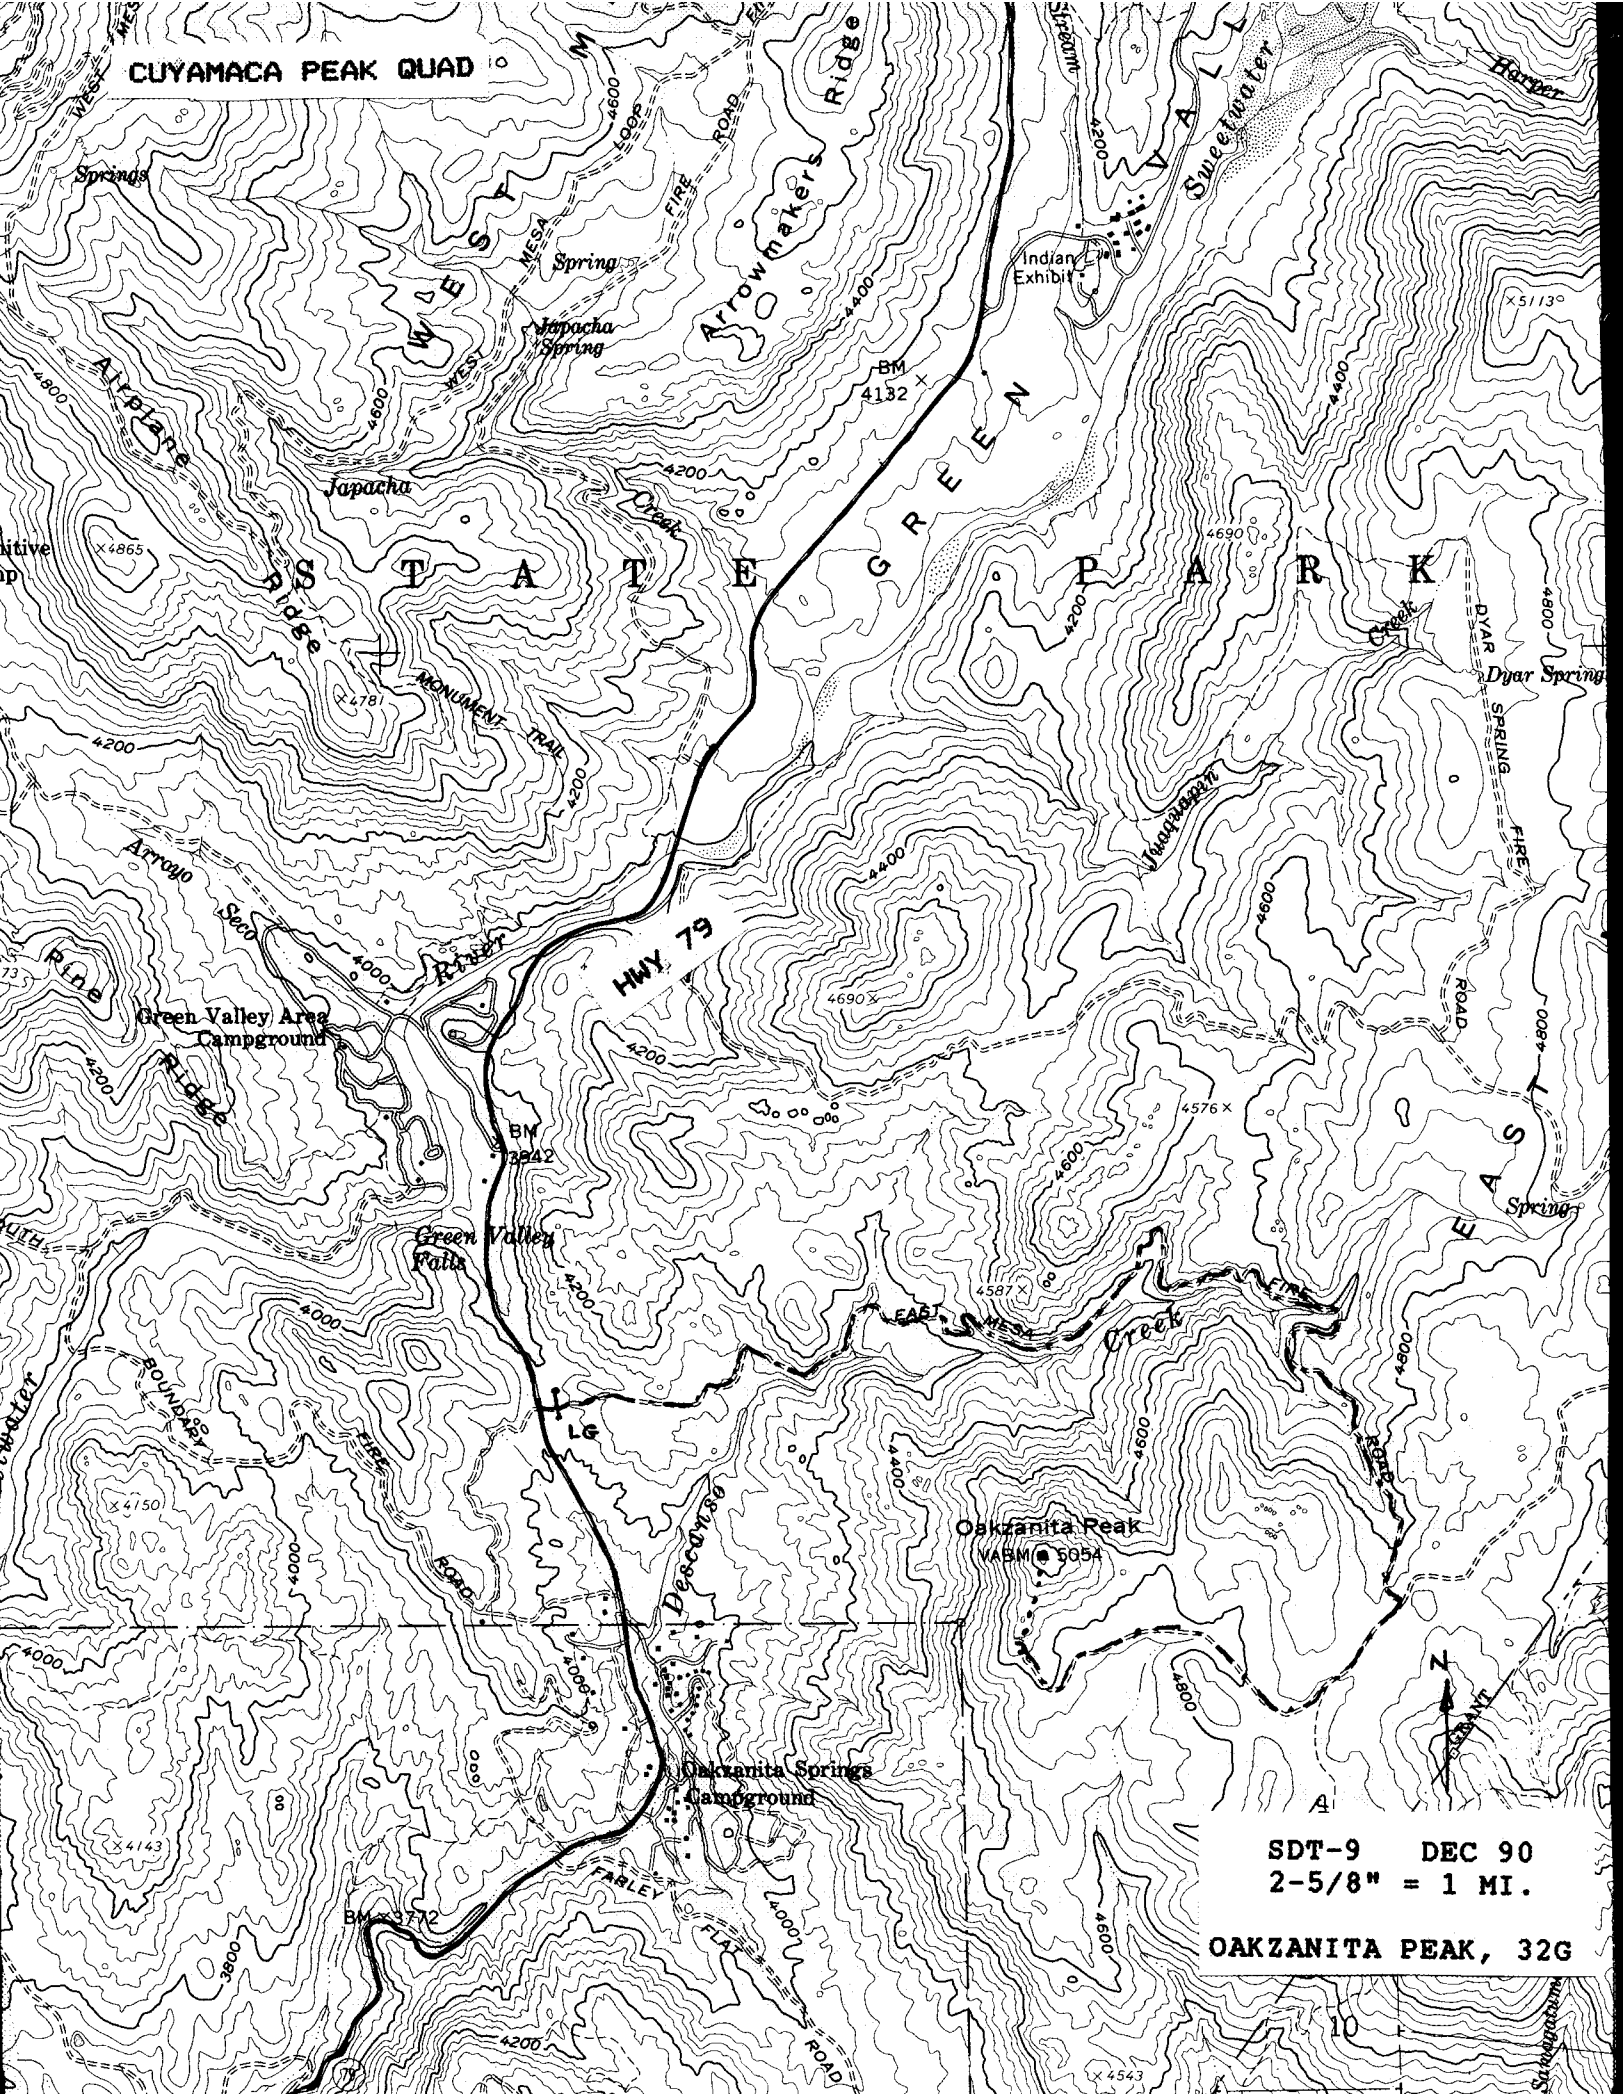

CUYAMACA PEAK QUAD

SDT-9 DEC 90
2-5/8" = 1 MI.

OAKZANITA PEAK, 32G

10