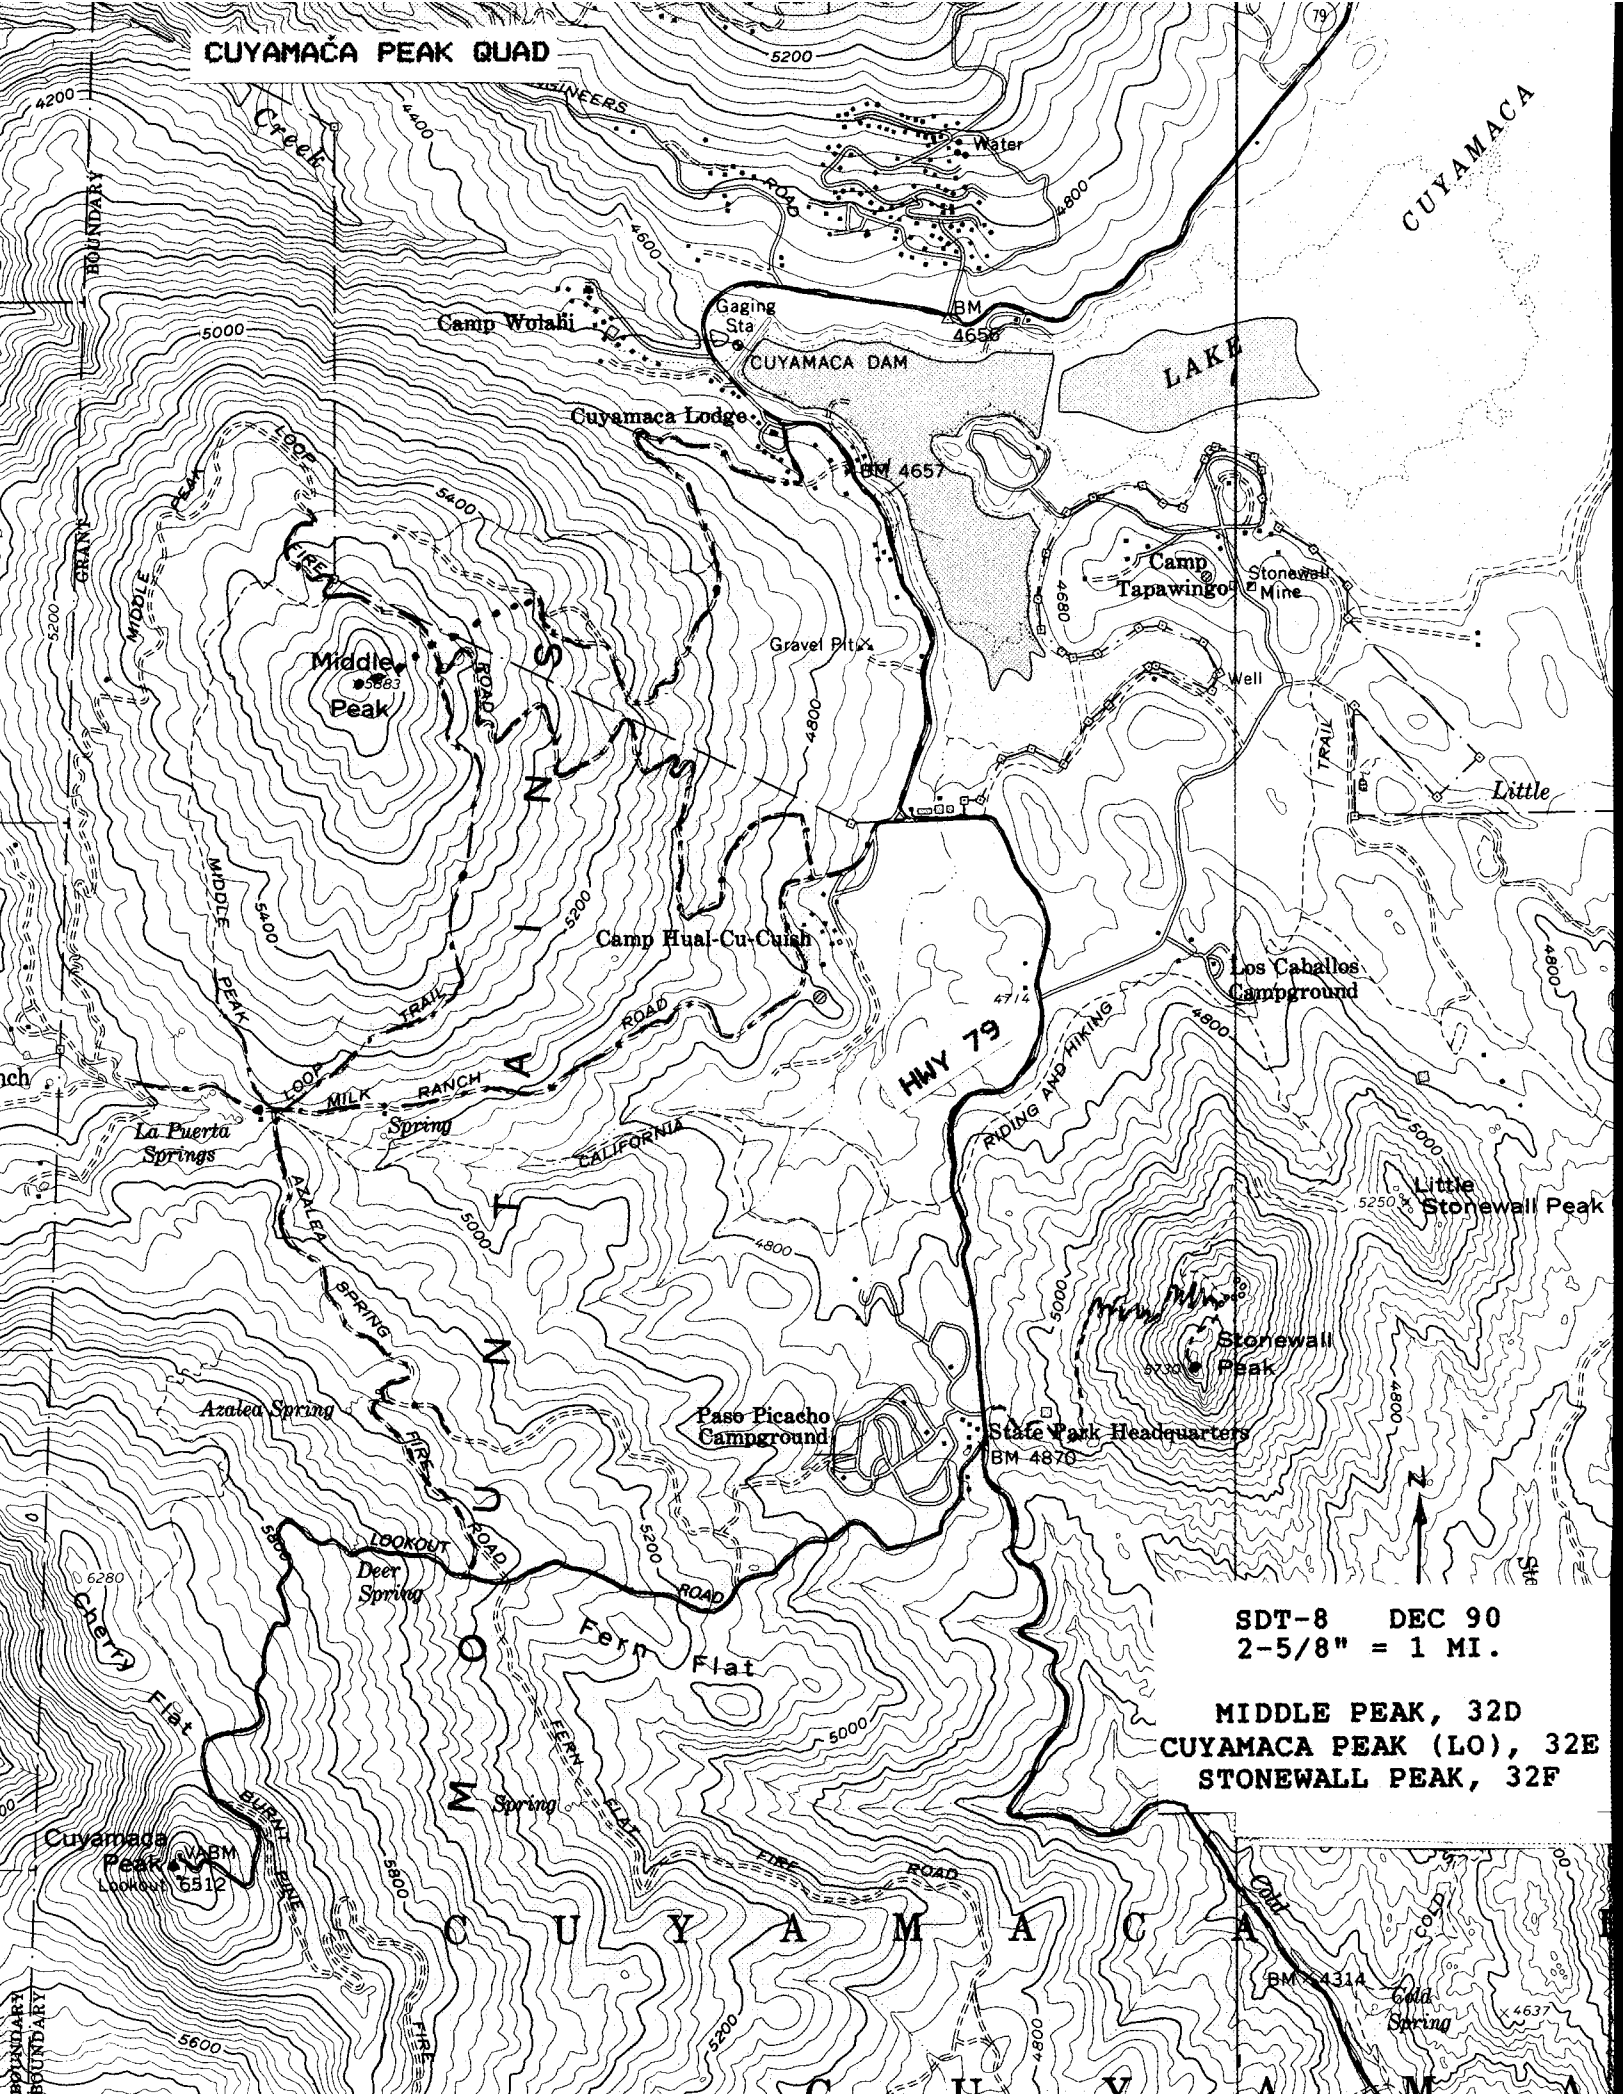

CUYAMAÇA PEAK QUAD

SDT-8 DEC 90
2-5/8" = 1 MI.

MIDDLE PEAK, 32D
CUYAMAÇA PEAK (LO), 32E
STONEWALL PEAK, 32F

CUYAMAÇA

CUYAMAÇA