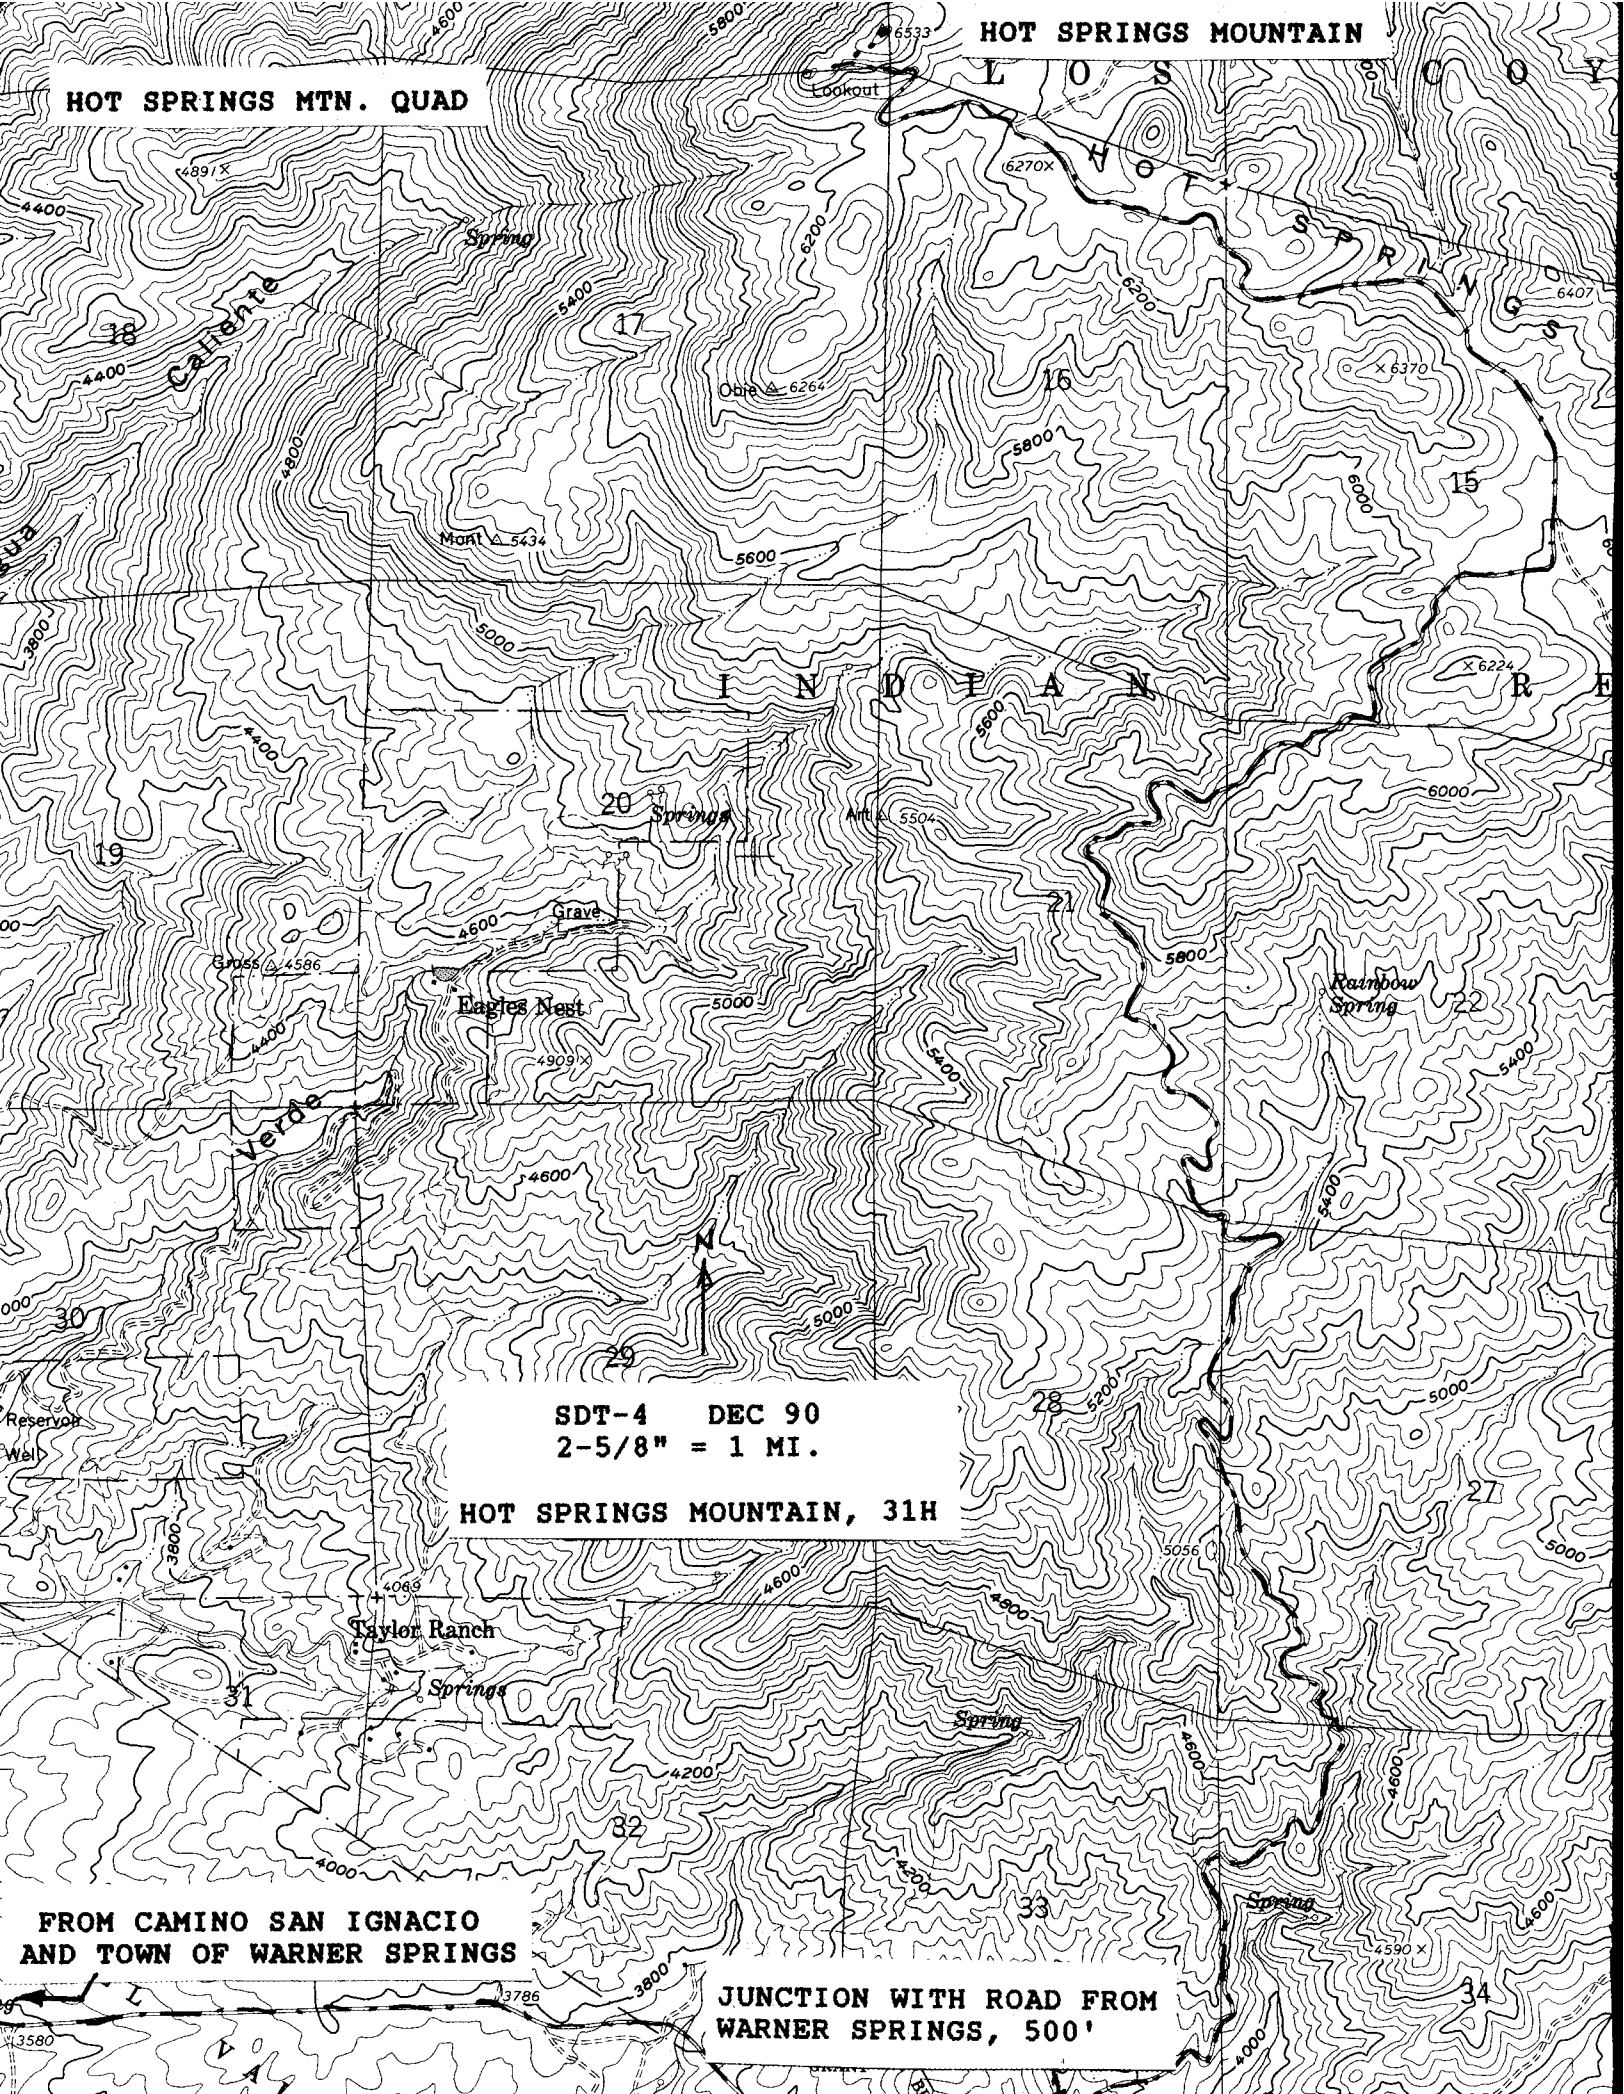

HOT SPRINGS MTN. QUAD

HOT SPRINGS MOUNTAIN

SDT-4 DEC 90
2-5/8" = 1 MI.

HOT SPRINGS MOUNTAIN, 31H

FROM CAMINO SAN IGNACIO
AND TOWN OF WARNER SPRINGS

JUNCTION WITH ROAD FROM
WARNER SPRINGS, 500'