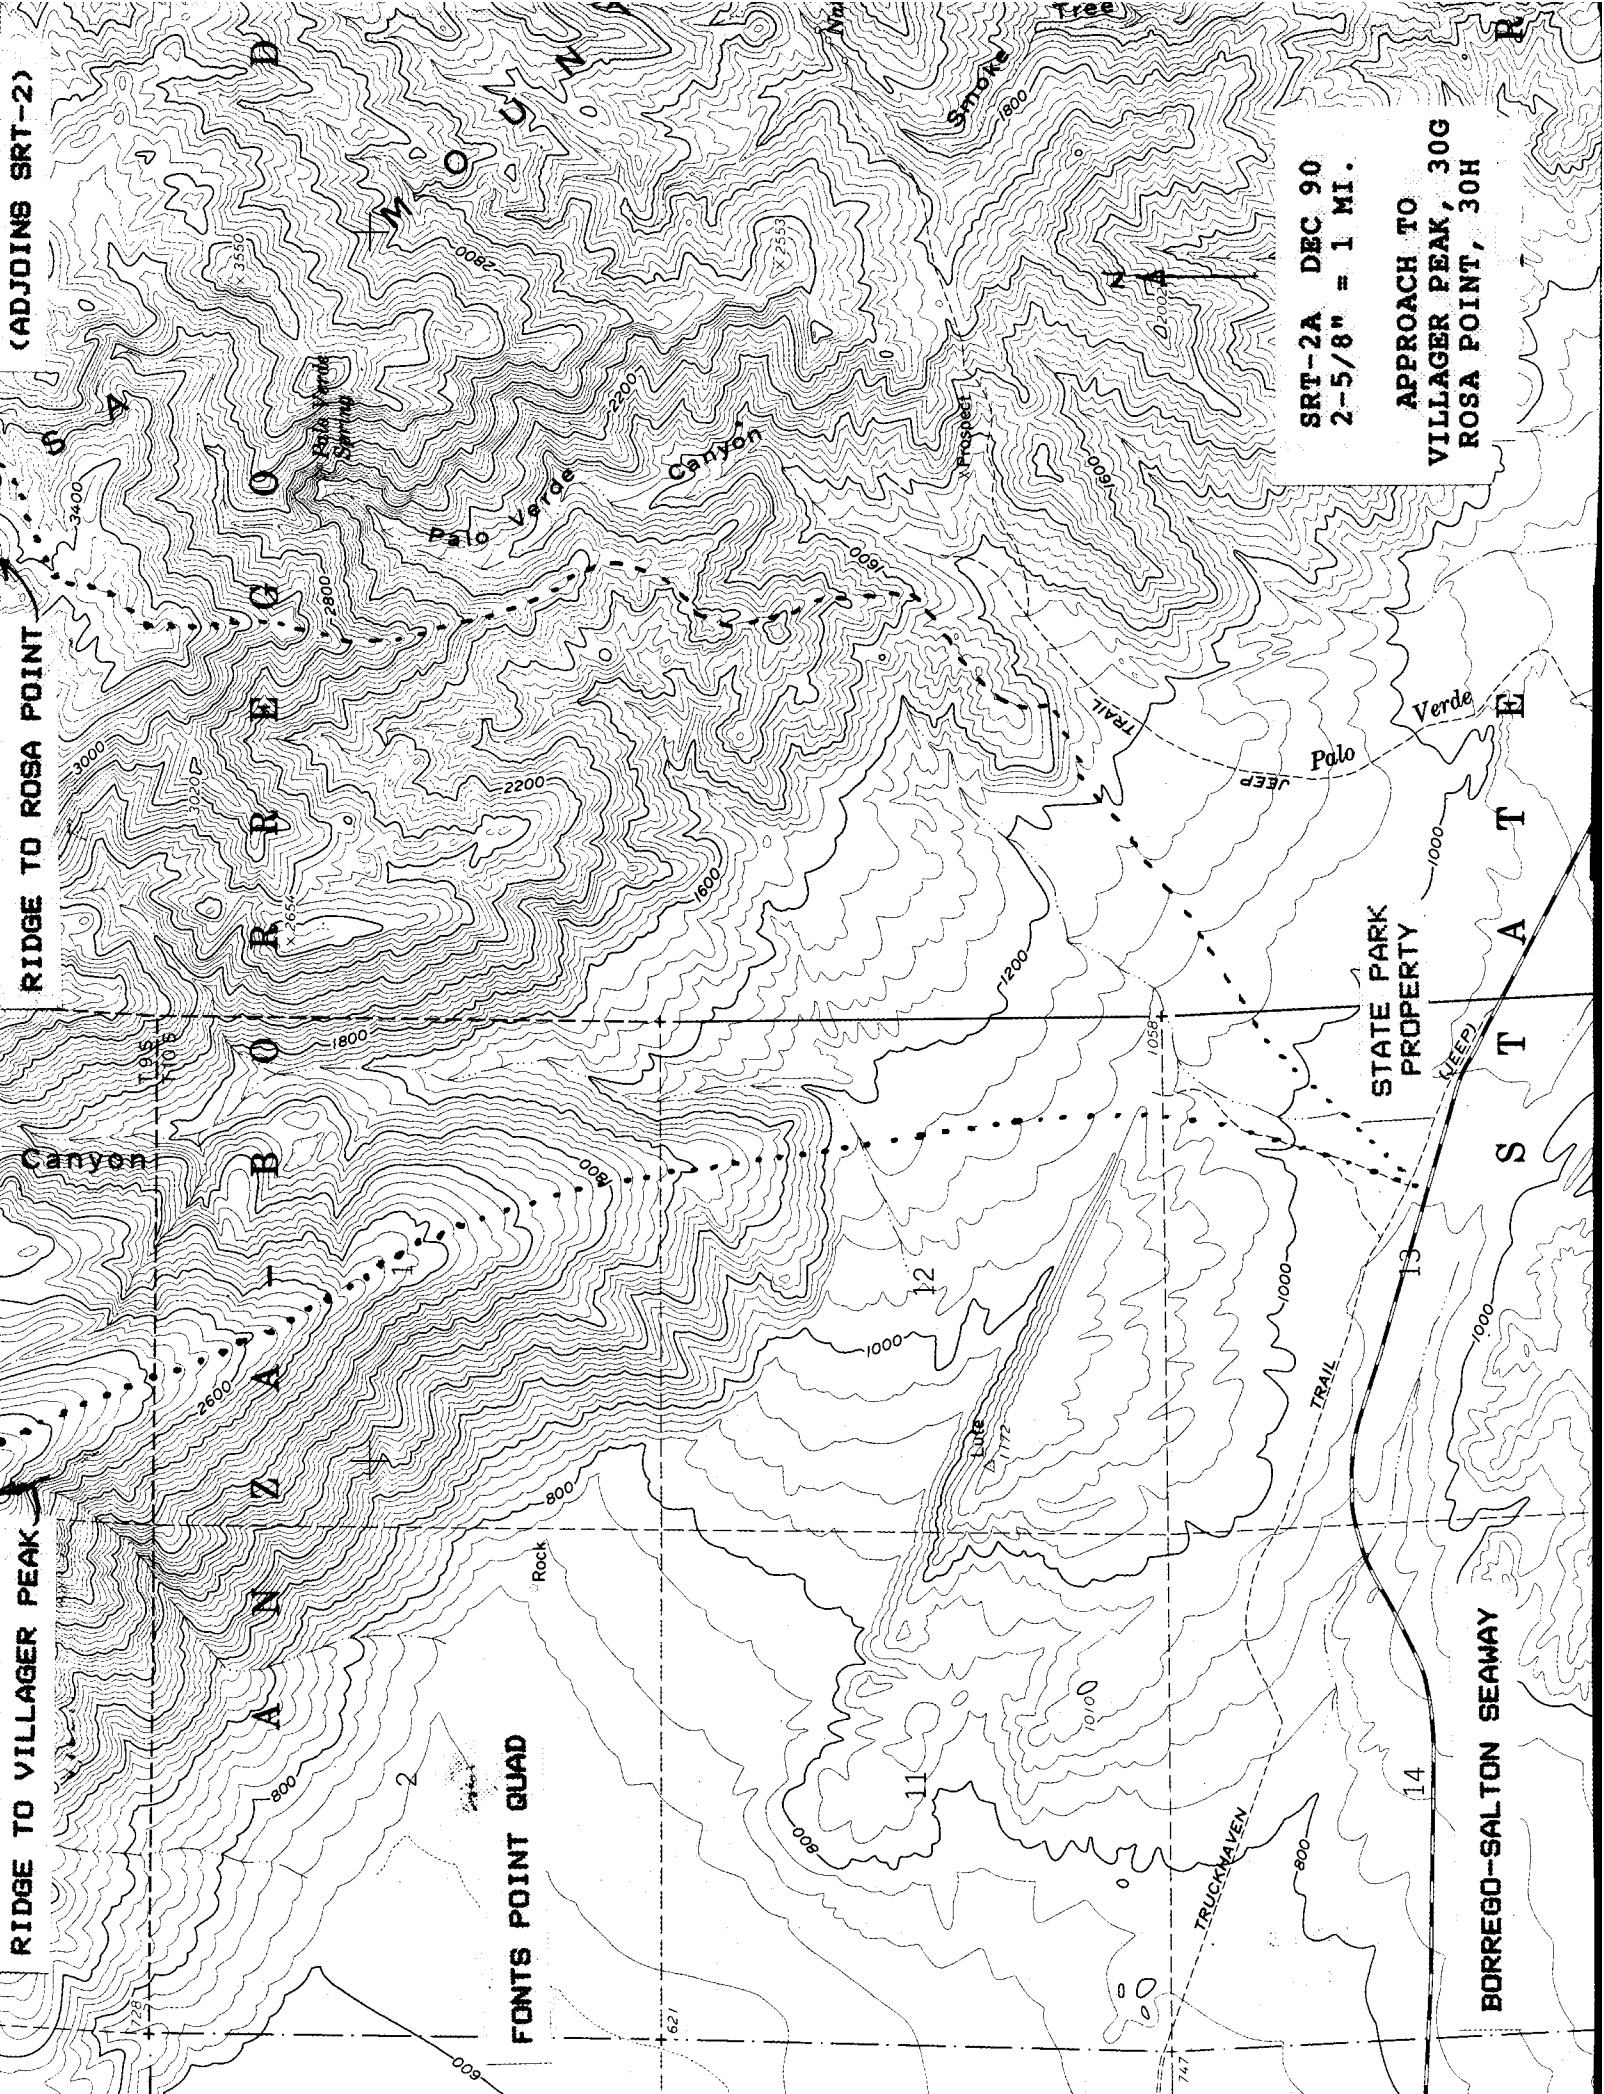

(ADJOINS SRT-2)

RIDGE TO ROSA POINT

RIDGE TO VILLAGER PEAK

Rosa Verde Spring

Palo Verde Canyon

Smoke Tree

STATE PARK PROPERTY

BORRERO-SALTON SEAWAY

SRT-2A DEC 90
 2-5/8" = 1 MI.
 APPROACH TO
 VILLAGER PEAK, 30G
 ROSA POINT, 30H

ANZATI

BORRERO

MOCUMS

STAT

RR

FONT'S POINT QUAD

Rock

11

12

14

TRUCKWAY

TRAIL

TRAIL

TRAIL

TRAIL