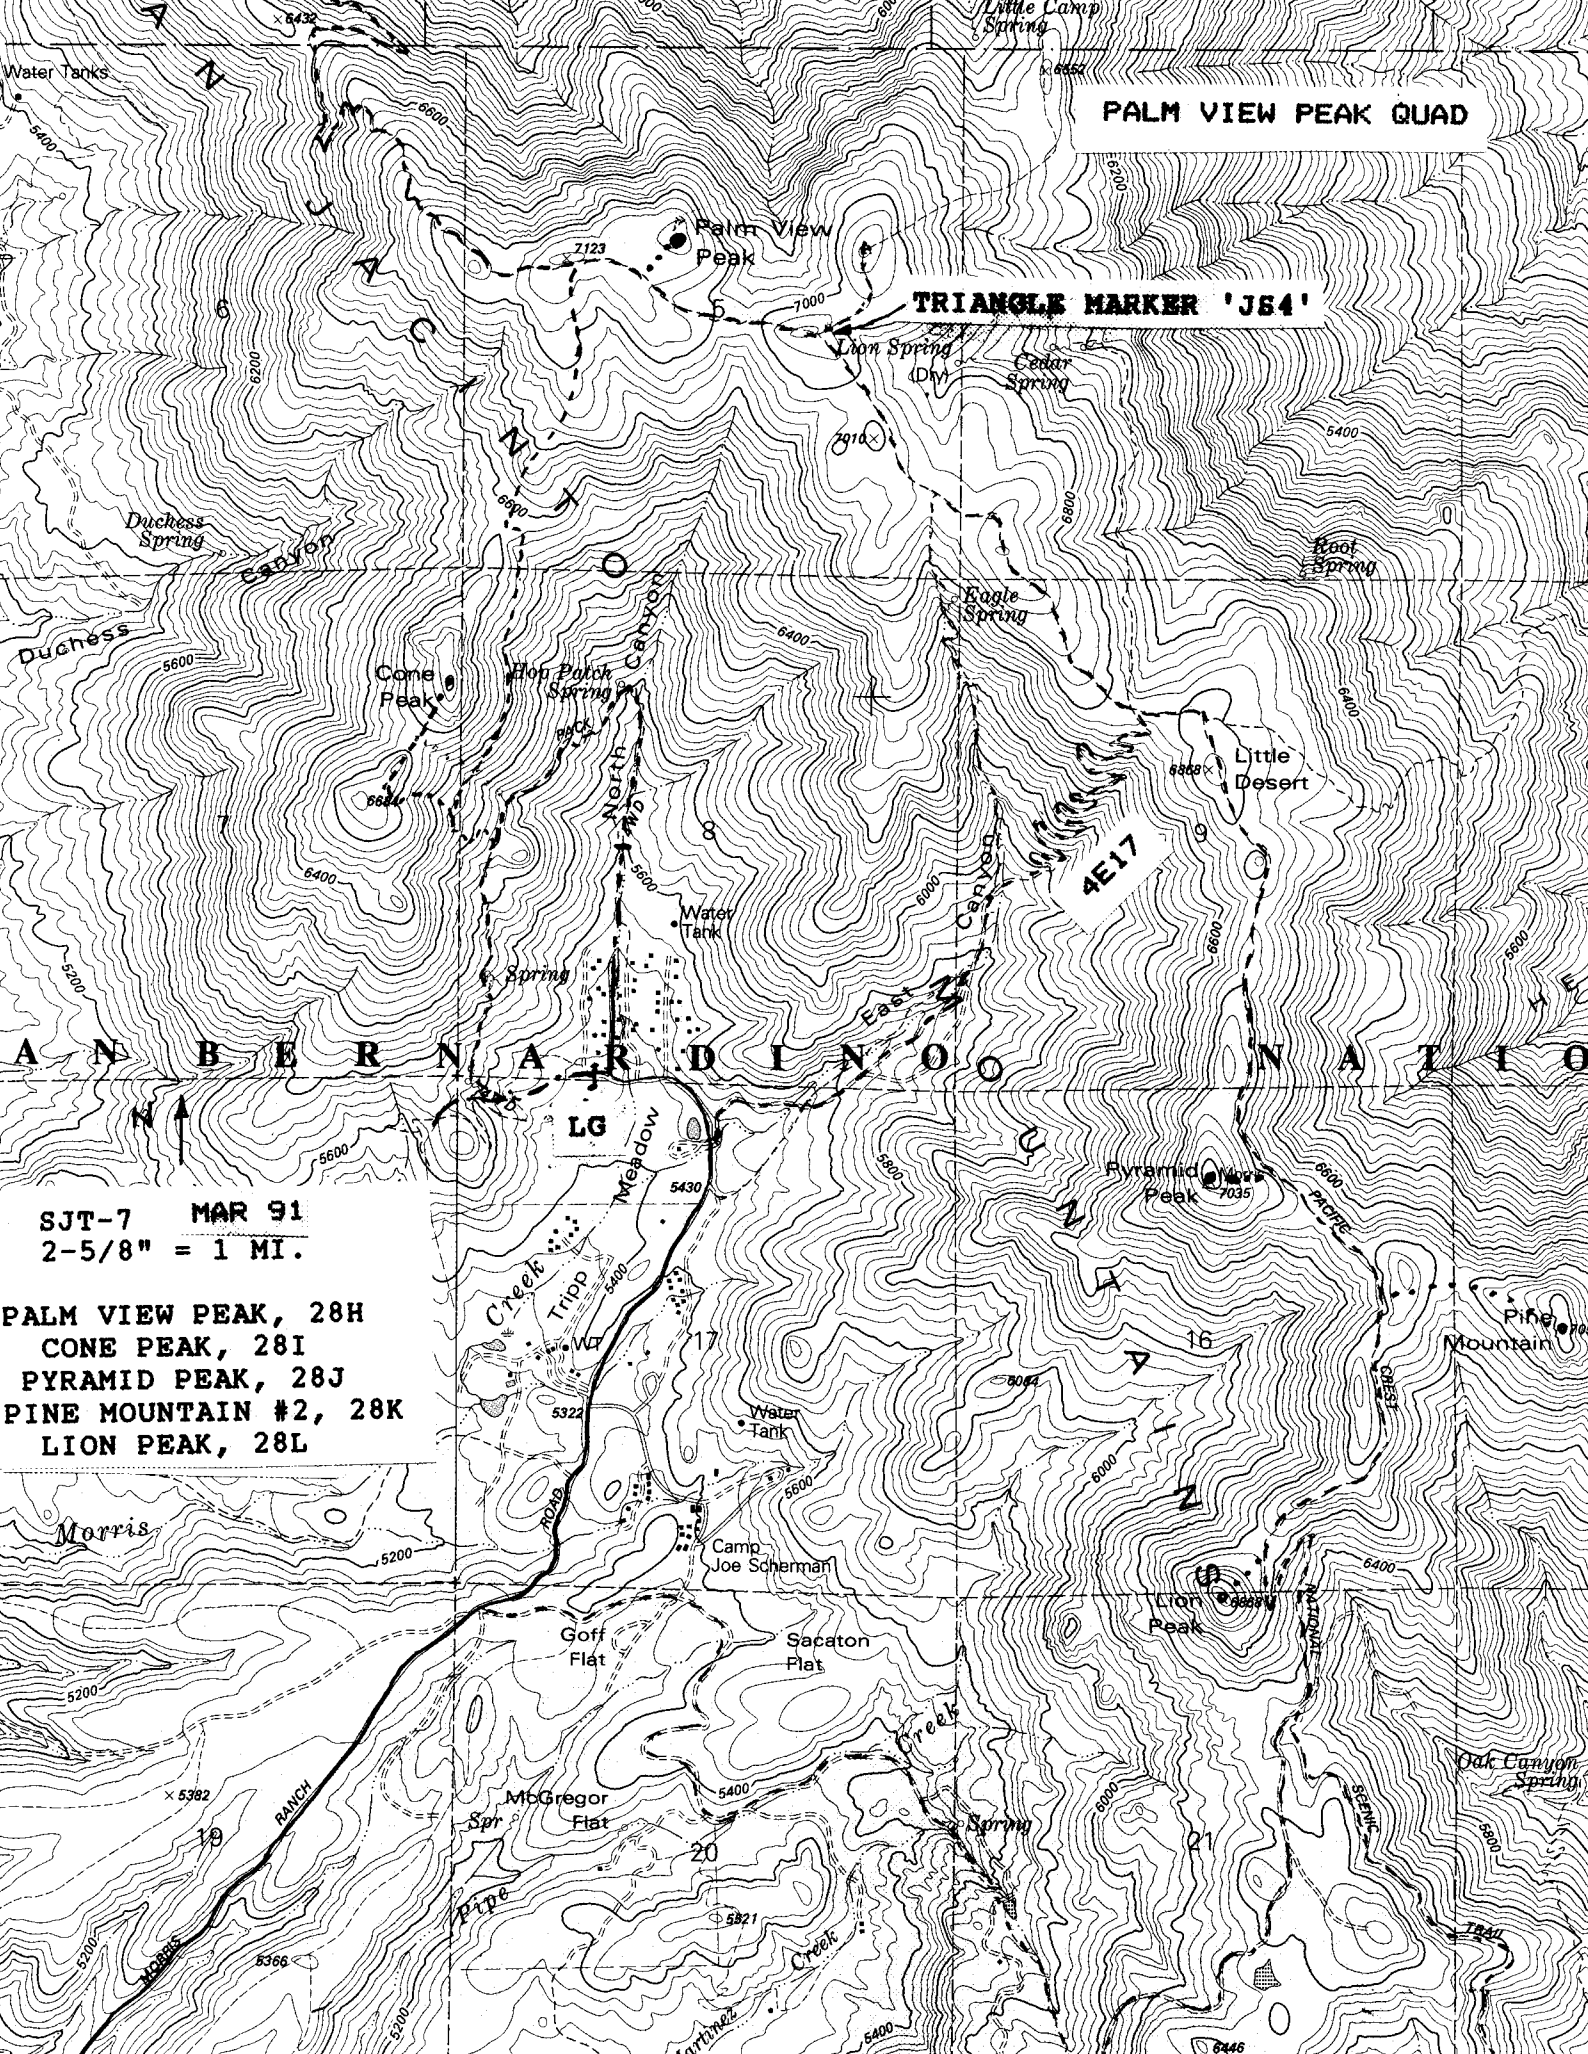

PALM VIEW PEAK QUAD

TRIANGLE MARKER 'J64'

A N B E R N A R D I N O O N A T I O

SJT-7 MAR 91
2-5/8" = 1 MI.

- PALM VIEW PEAK, 28H
- CONE PEAK, 28I
- PYRAMID PEAK, 28J
- PINE MOUNTAIN #2, 28K
- LION PEAK, 28L

Morris

MORRIS RANCH

5382
5366