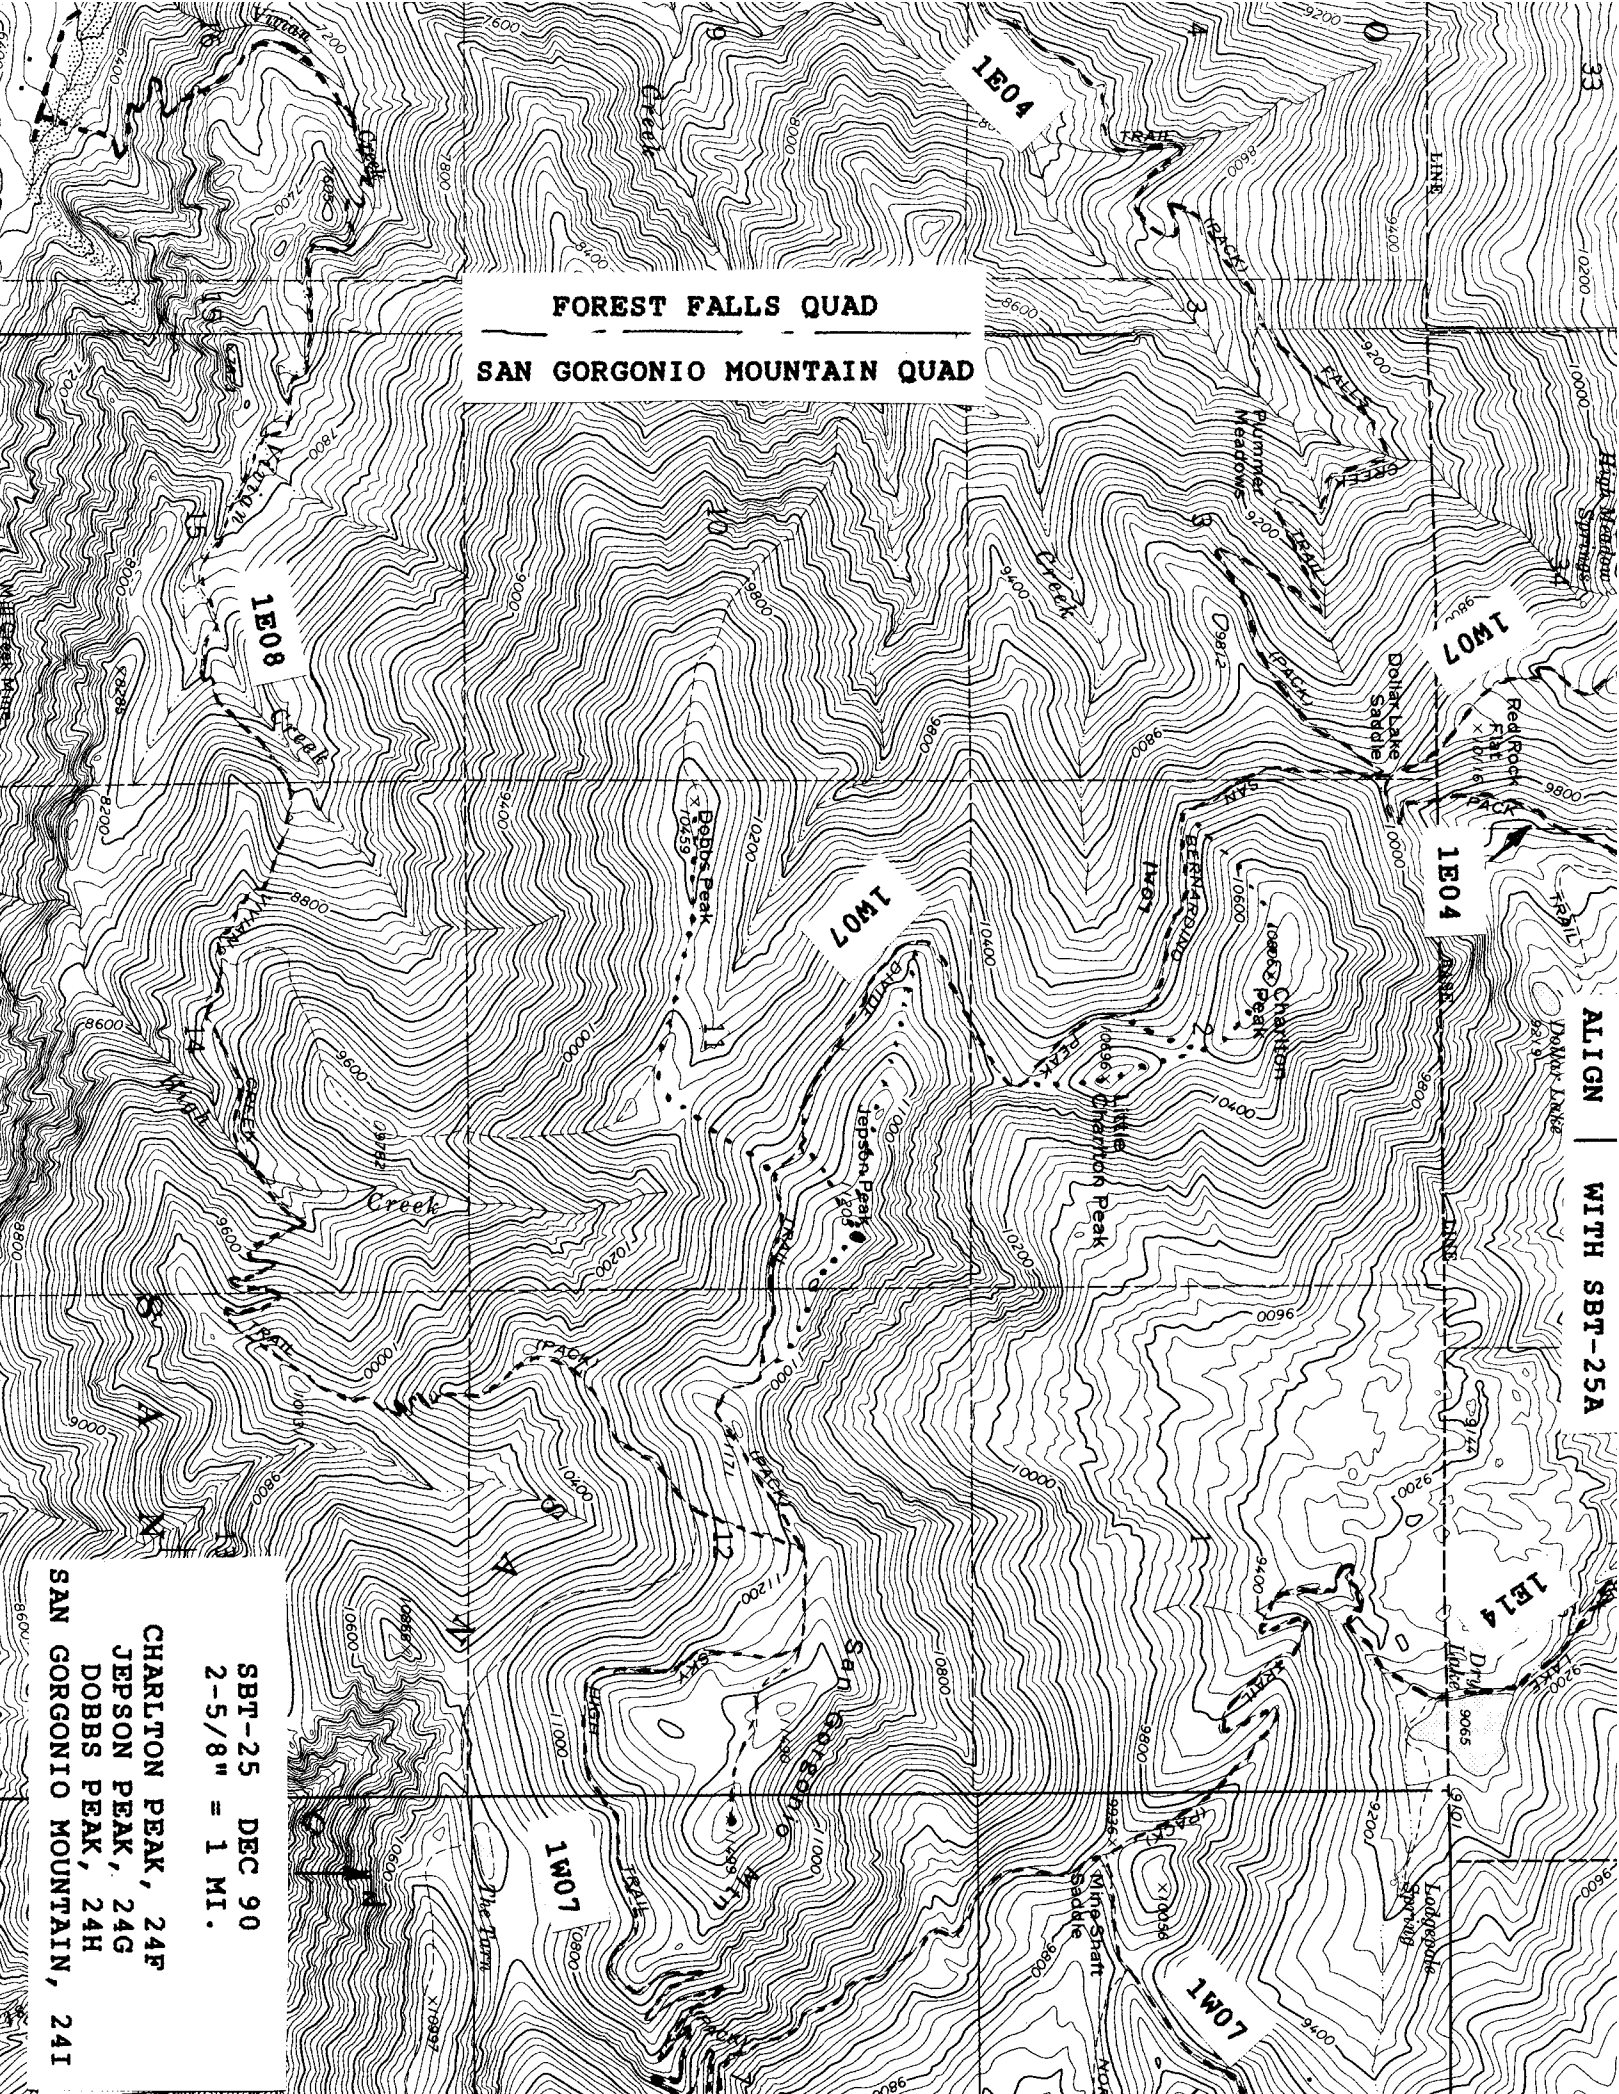

FOREST FALLS QUAD  
SAN GORGONIO MOUNTAIN QUAD

ALIGN WITH SBT-25A

SBT-25 DEC 90  
2-5/8" = 1 MI.

CHARLTON PEAK, 24F  
JEPSON PEAK, 24G  
DOBBS PEAK, 24H  
SAN GORGONIO MOUNTAIN, 24I