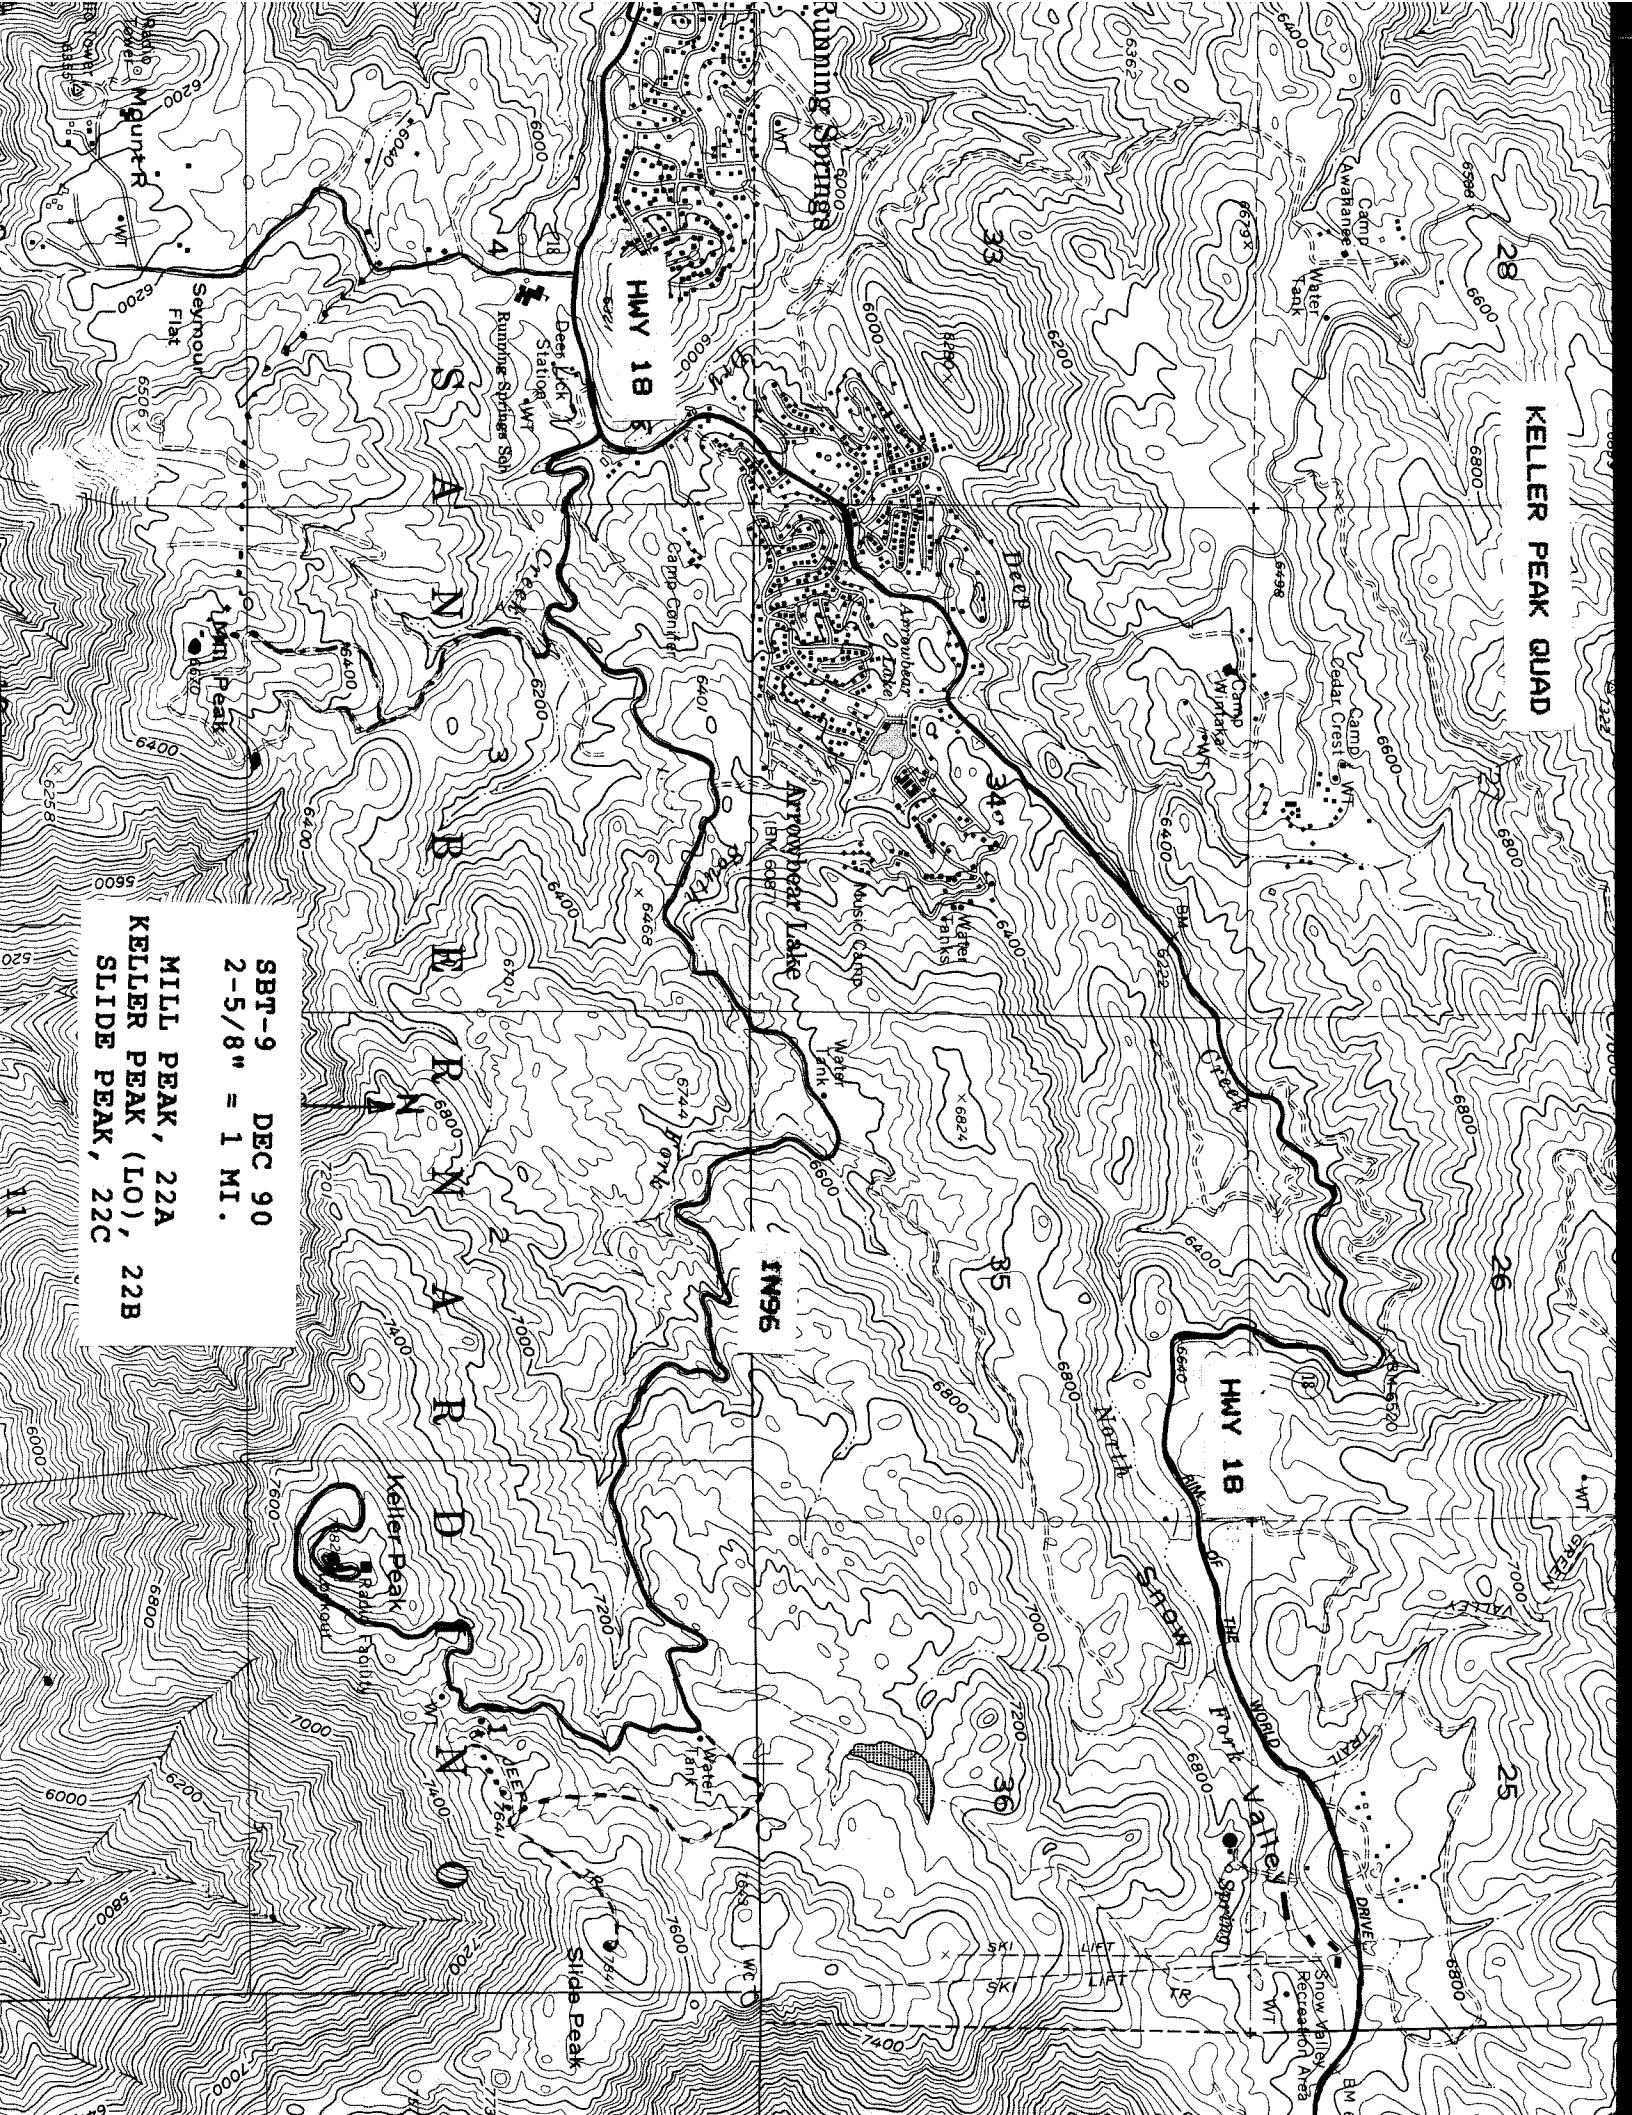

KELLER PEAK QUAD

SBT-9 DEC 90
2-5/8" = 1 MI.

MILL PEAK, 22A
KELLER PEAK (LO), 22B
SLIDE PEAK, 22C