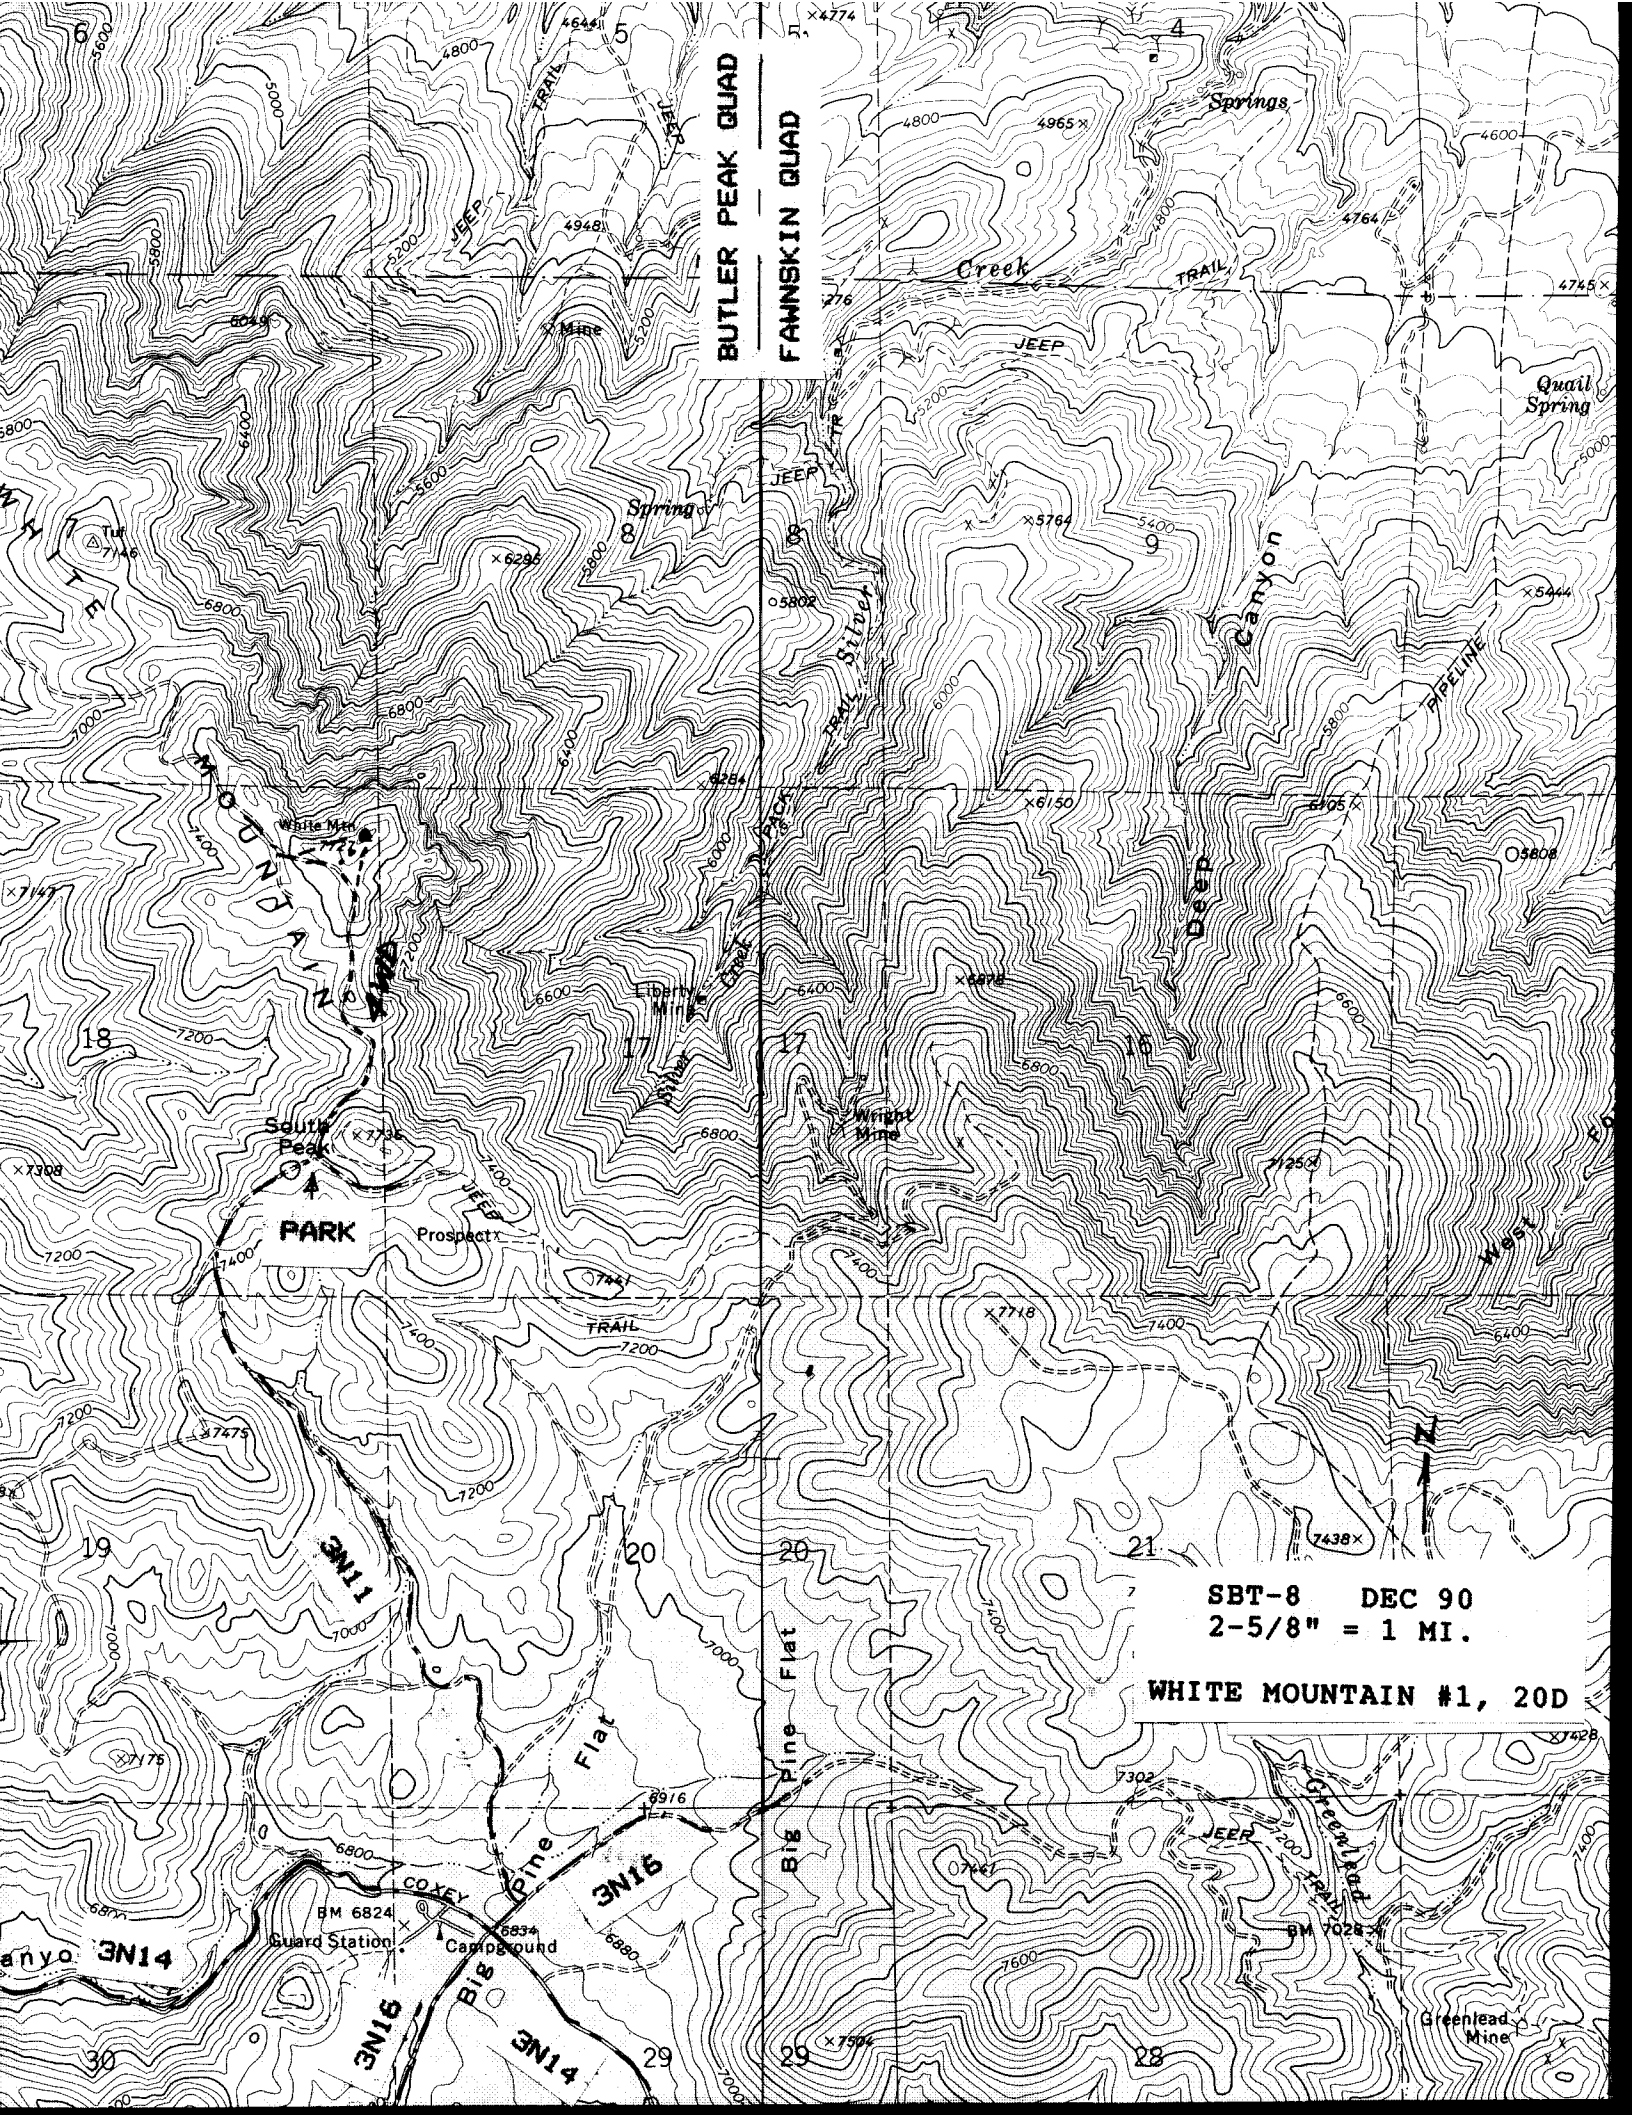

BUTLER PEAK QUAD

FAWNSKIN QUAD

SBT-8 DEC 90
2-5/8" = 1 MI.

WHITE MOUNTAIN #1, 20D