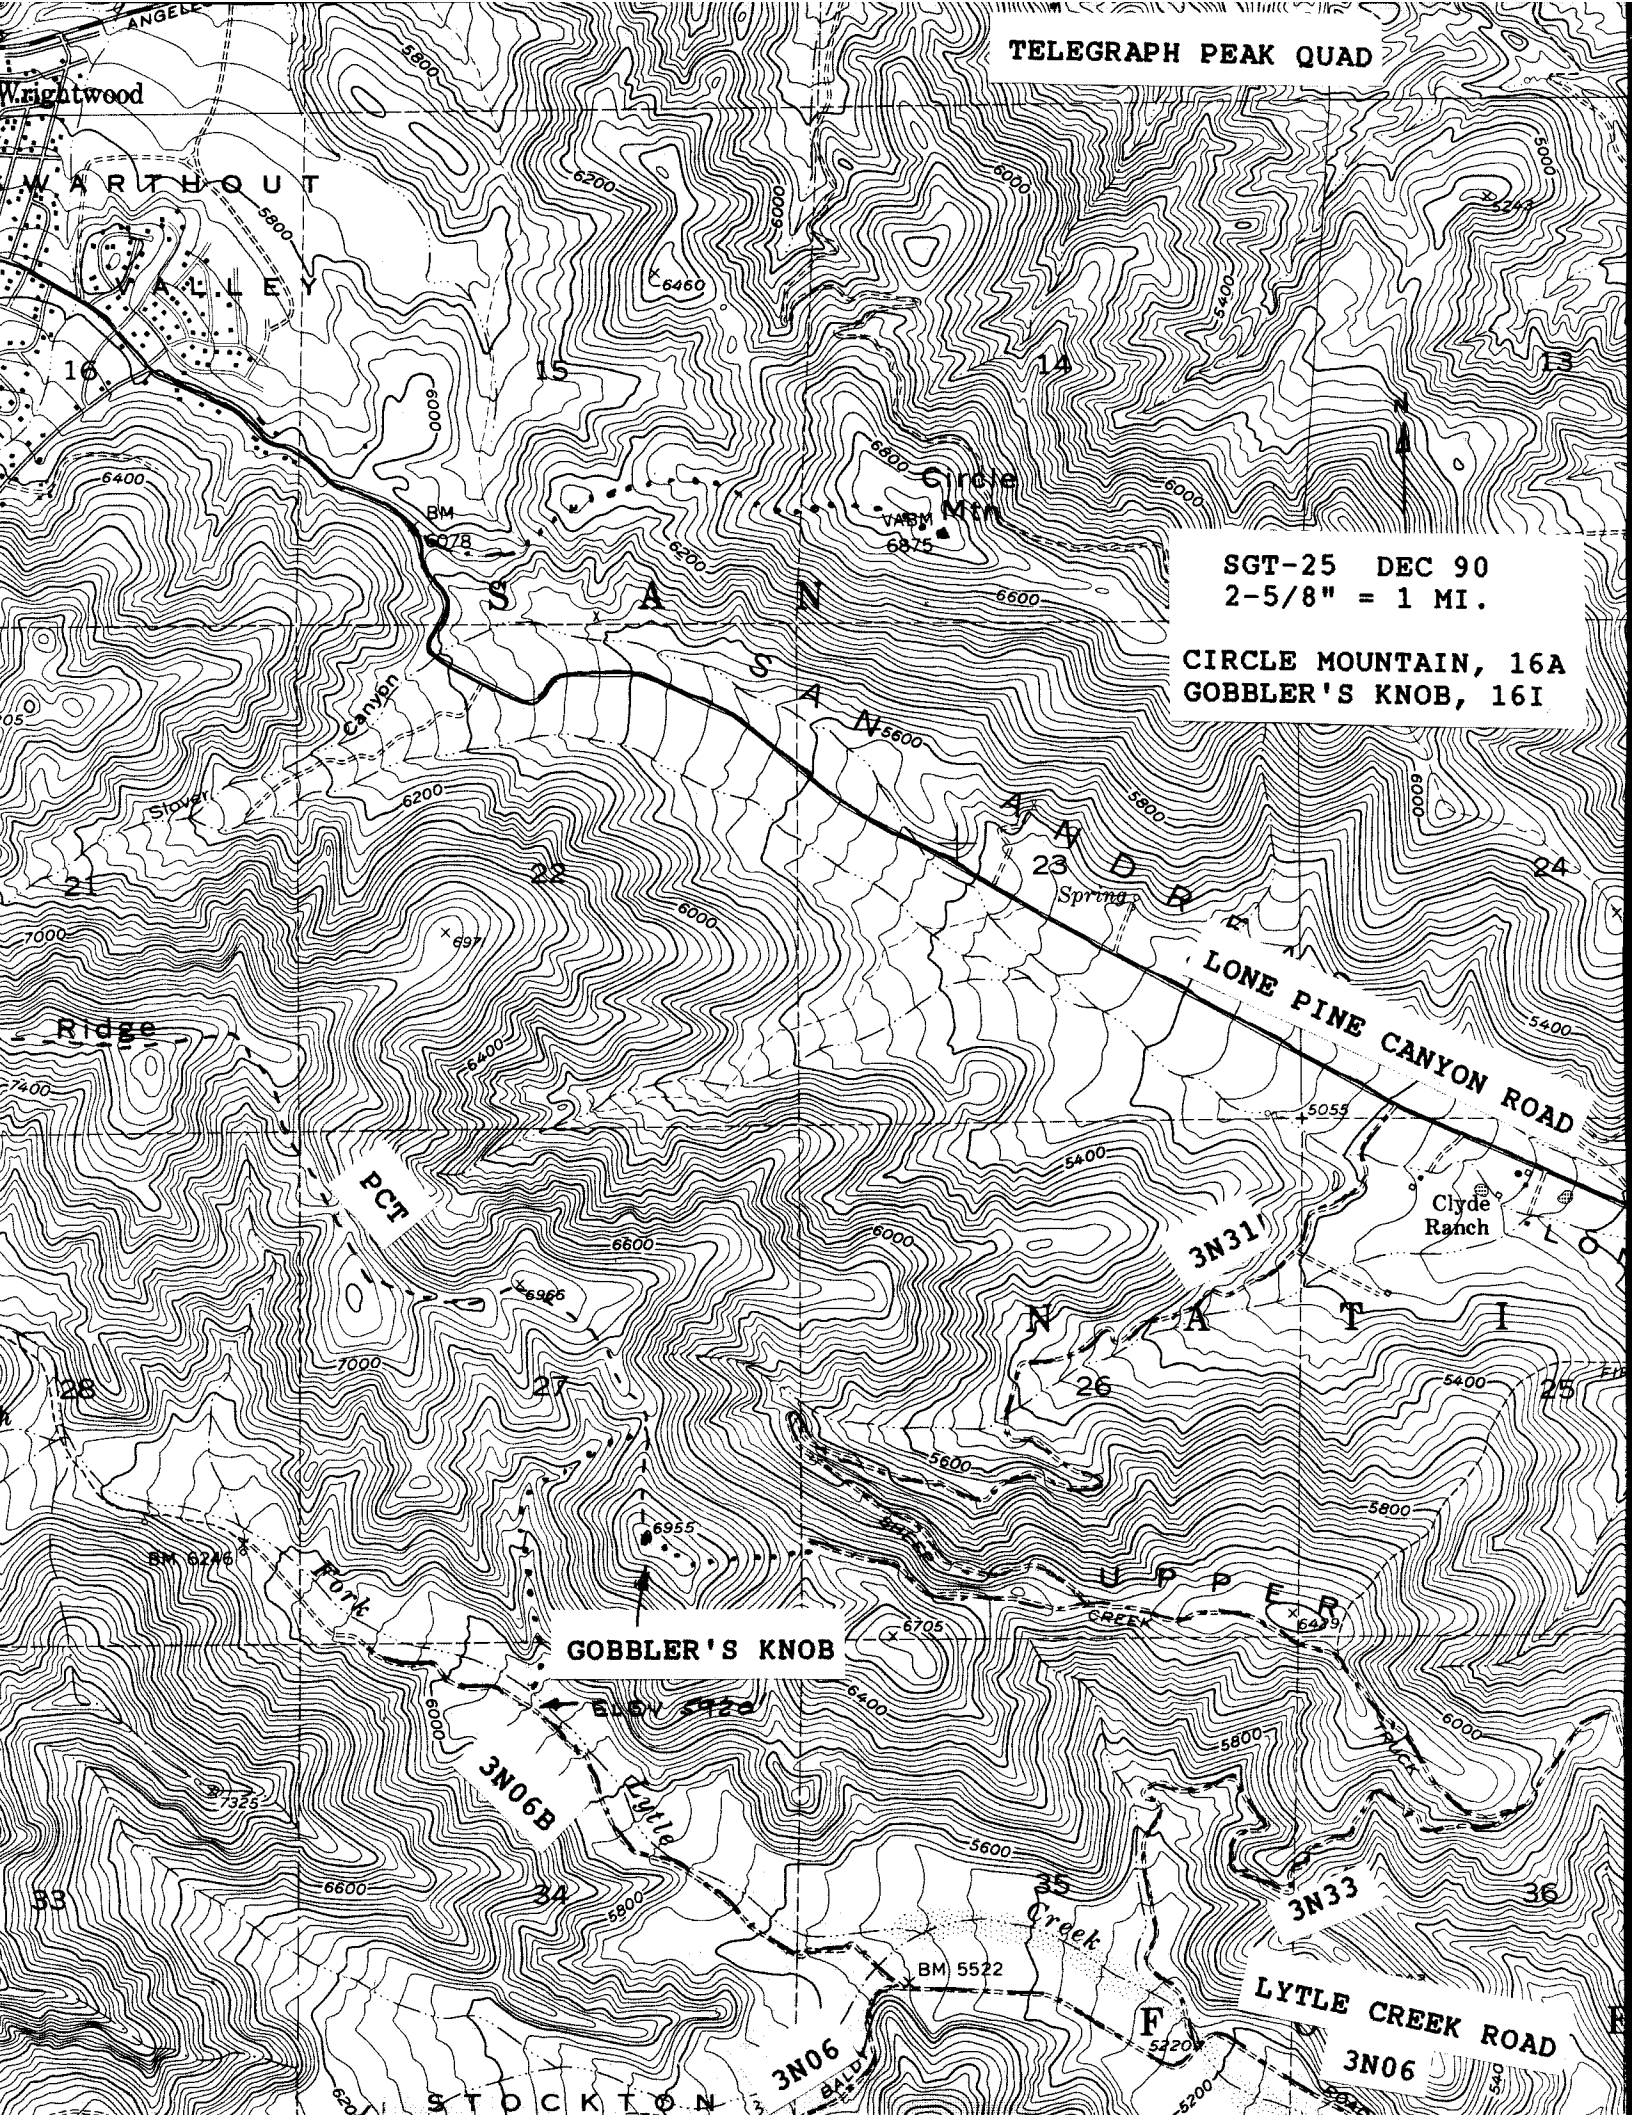

TELEGRAPH PEAK QUAD

Wrightwood

WARTHOUT

VALLEY

SGT-25 DEC 90
2-5/8" = 1 MI.

CIRCLE MOUNTAIN, 16A
GOBBLER'S KNOB, 16I

SAN ANTONIO

Circle Mountain
6875

LONE PINE CANYON ROAD

GOBBLER'S KNOB

LYTLE CREEK ROAD

STOCKTON