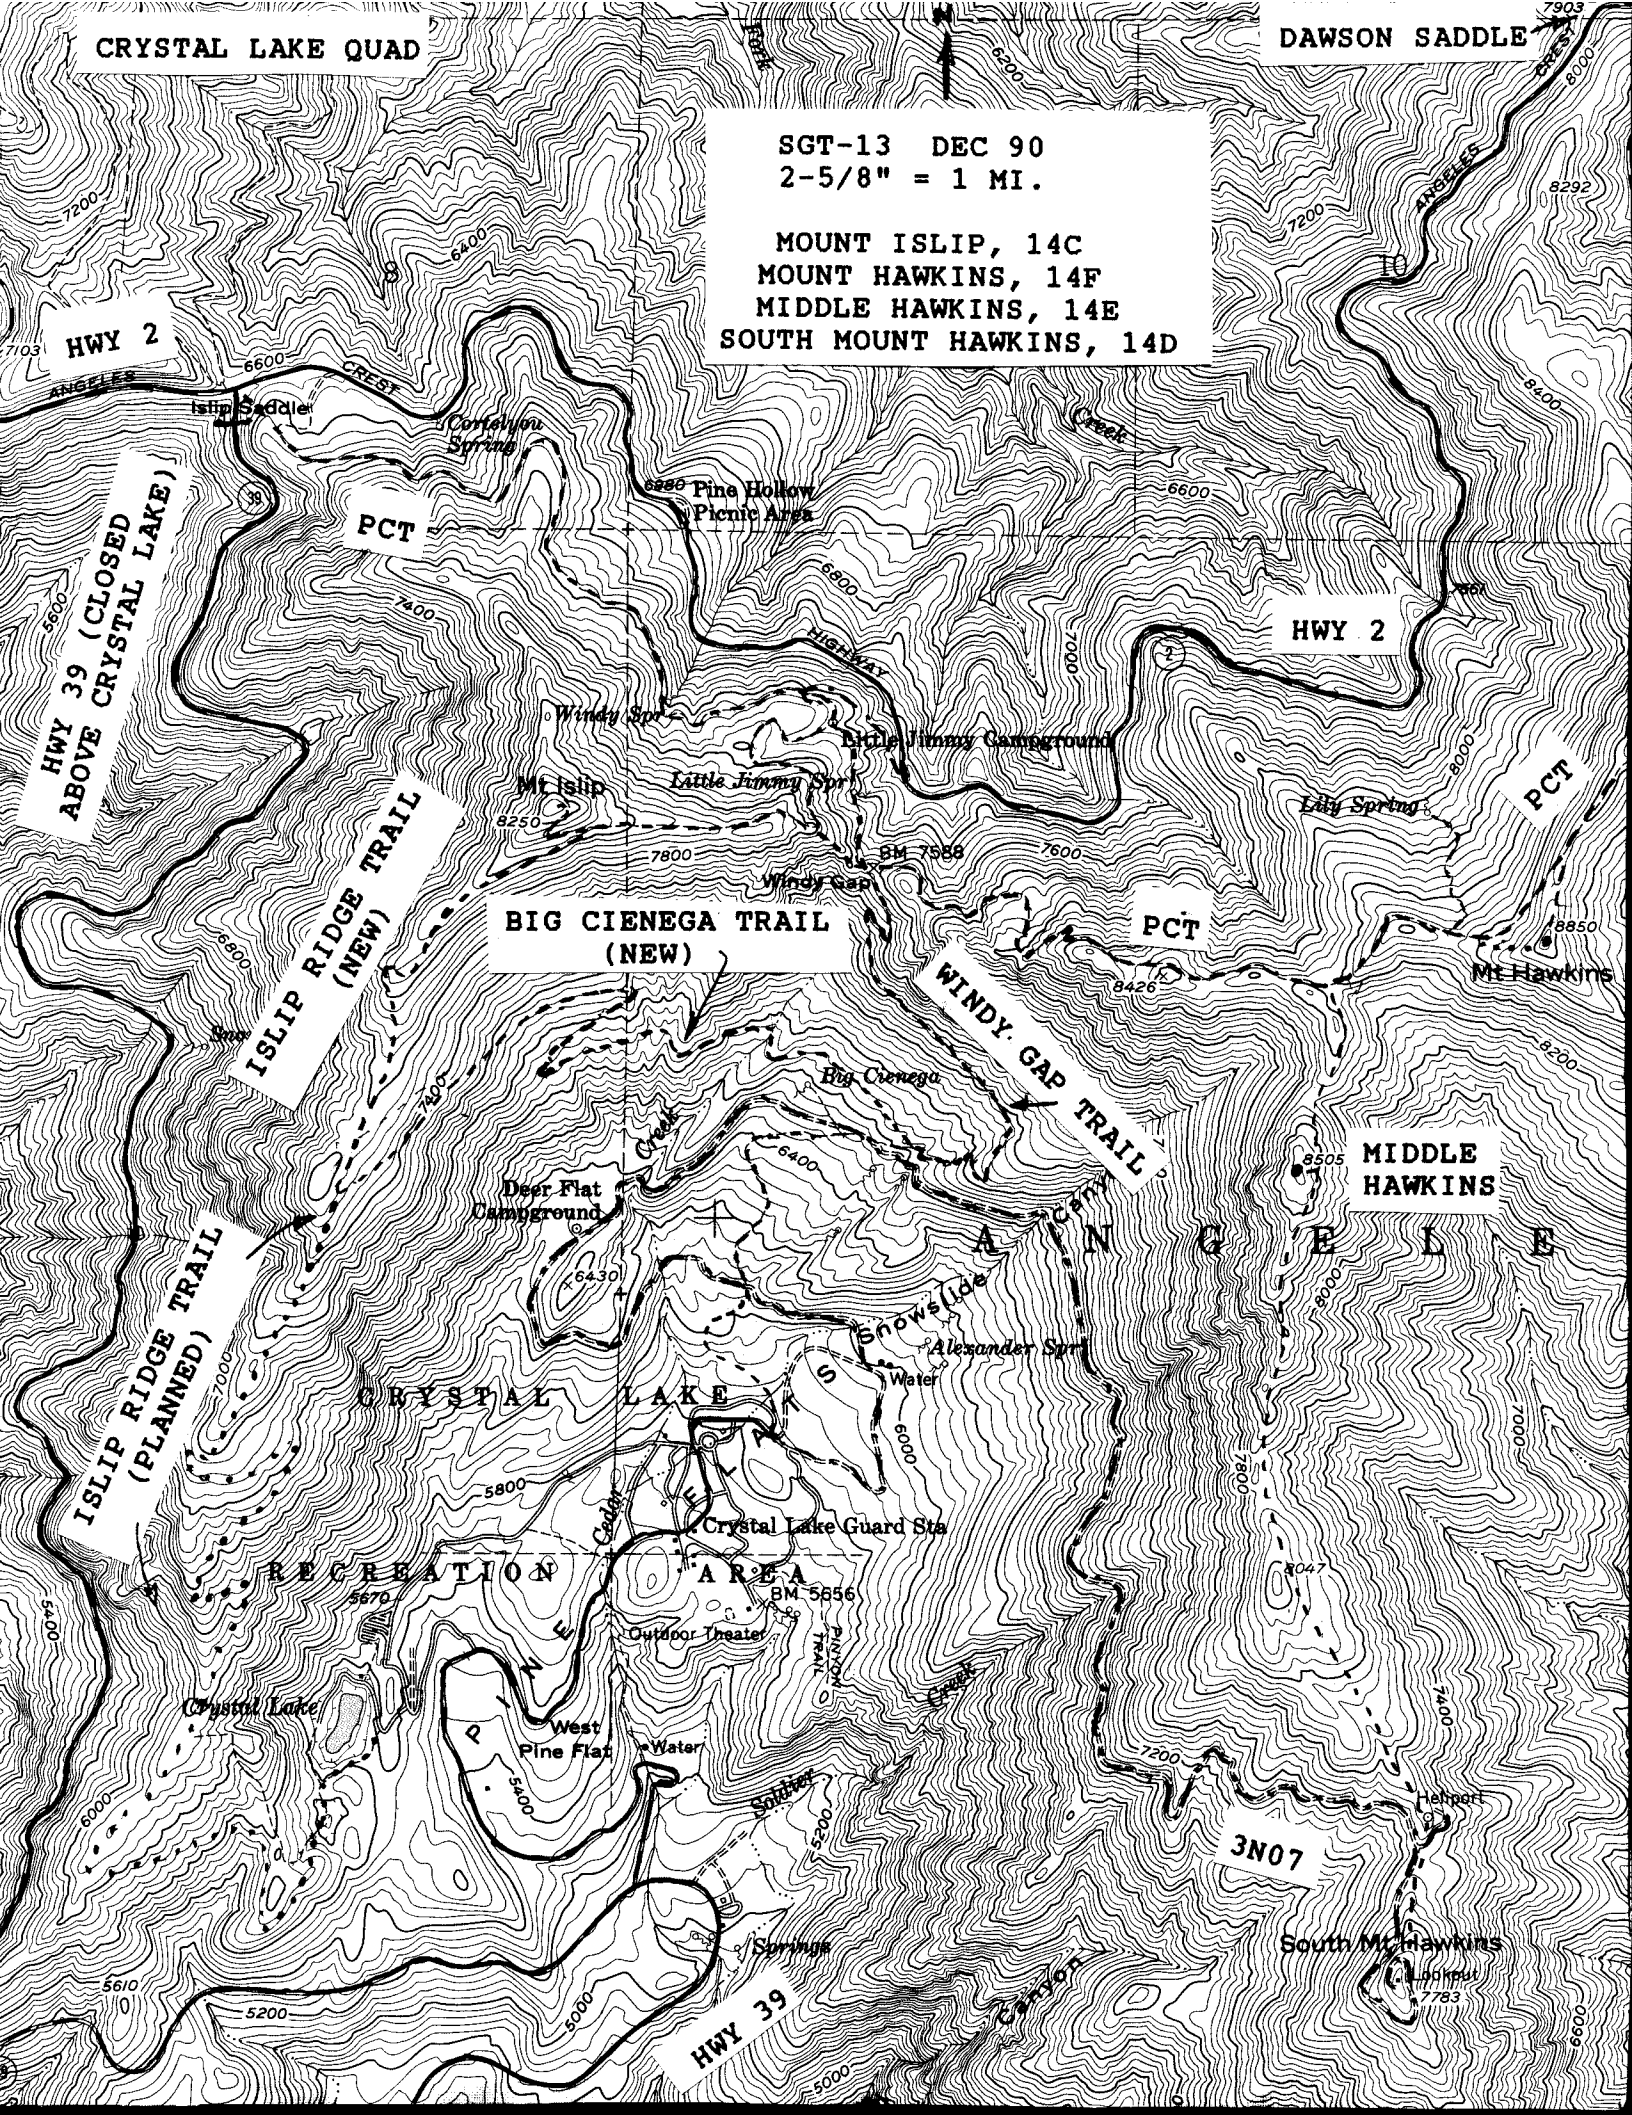

CRYSTAL LAKE QUAD

DAWSON SADDLE

SGT-13 DEC 90  
2-5/8" = 1 MI.

MOUNT ISLIP, 14C  
MOUNT HAWKINS, 14F  
MIDDLE HAWKINS, 14E  
SOUTH MOUNT HAWKINS, 14D

HWY 2

HWY 39 (CLOSED ABOVE CRYSTAL LAKE)

ISLIP RIDGE TRAIL (NEW)

BIG CIENEGA TRAIL (NEW)

WINDY GAP TRAIL

ISLIP RIDGE TRAIL (PLANNED)

CRYSTAL LAKE

RECREATION AREA

MIDDLE HAWKINS

3N07

HWY 39

South Mt. Hawkins