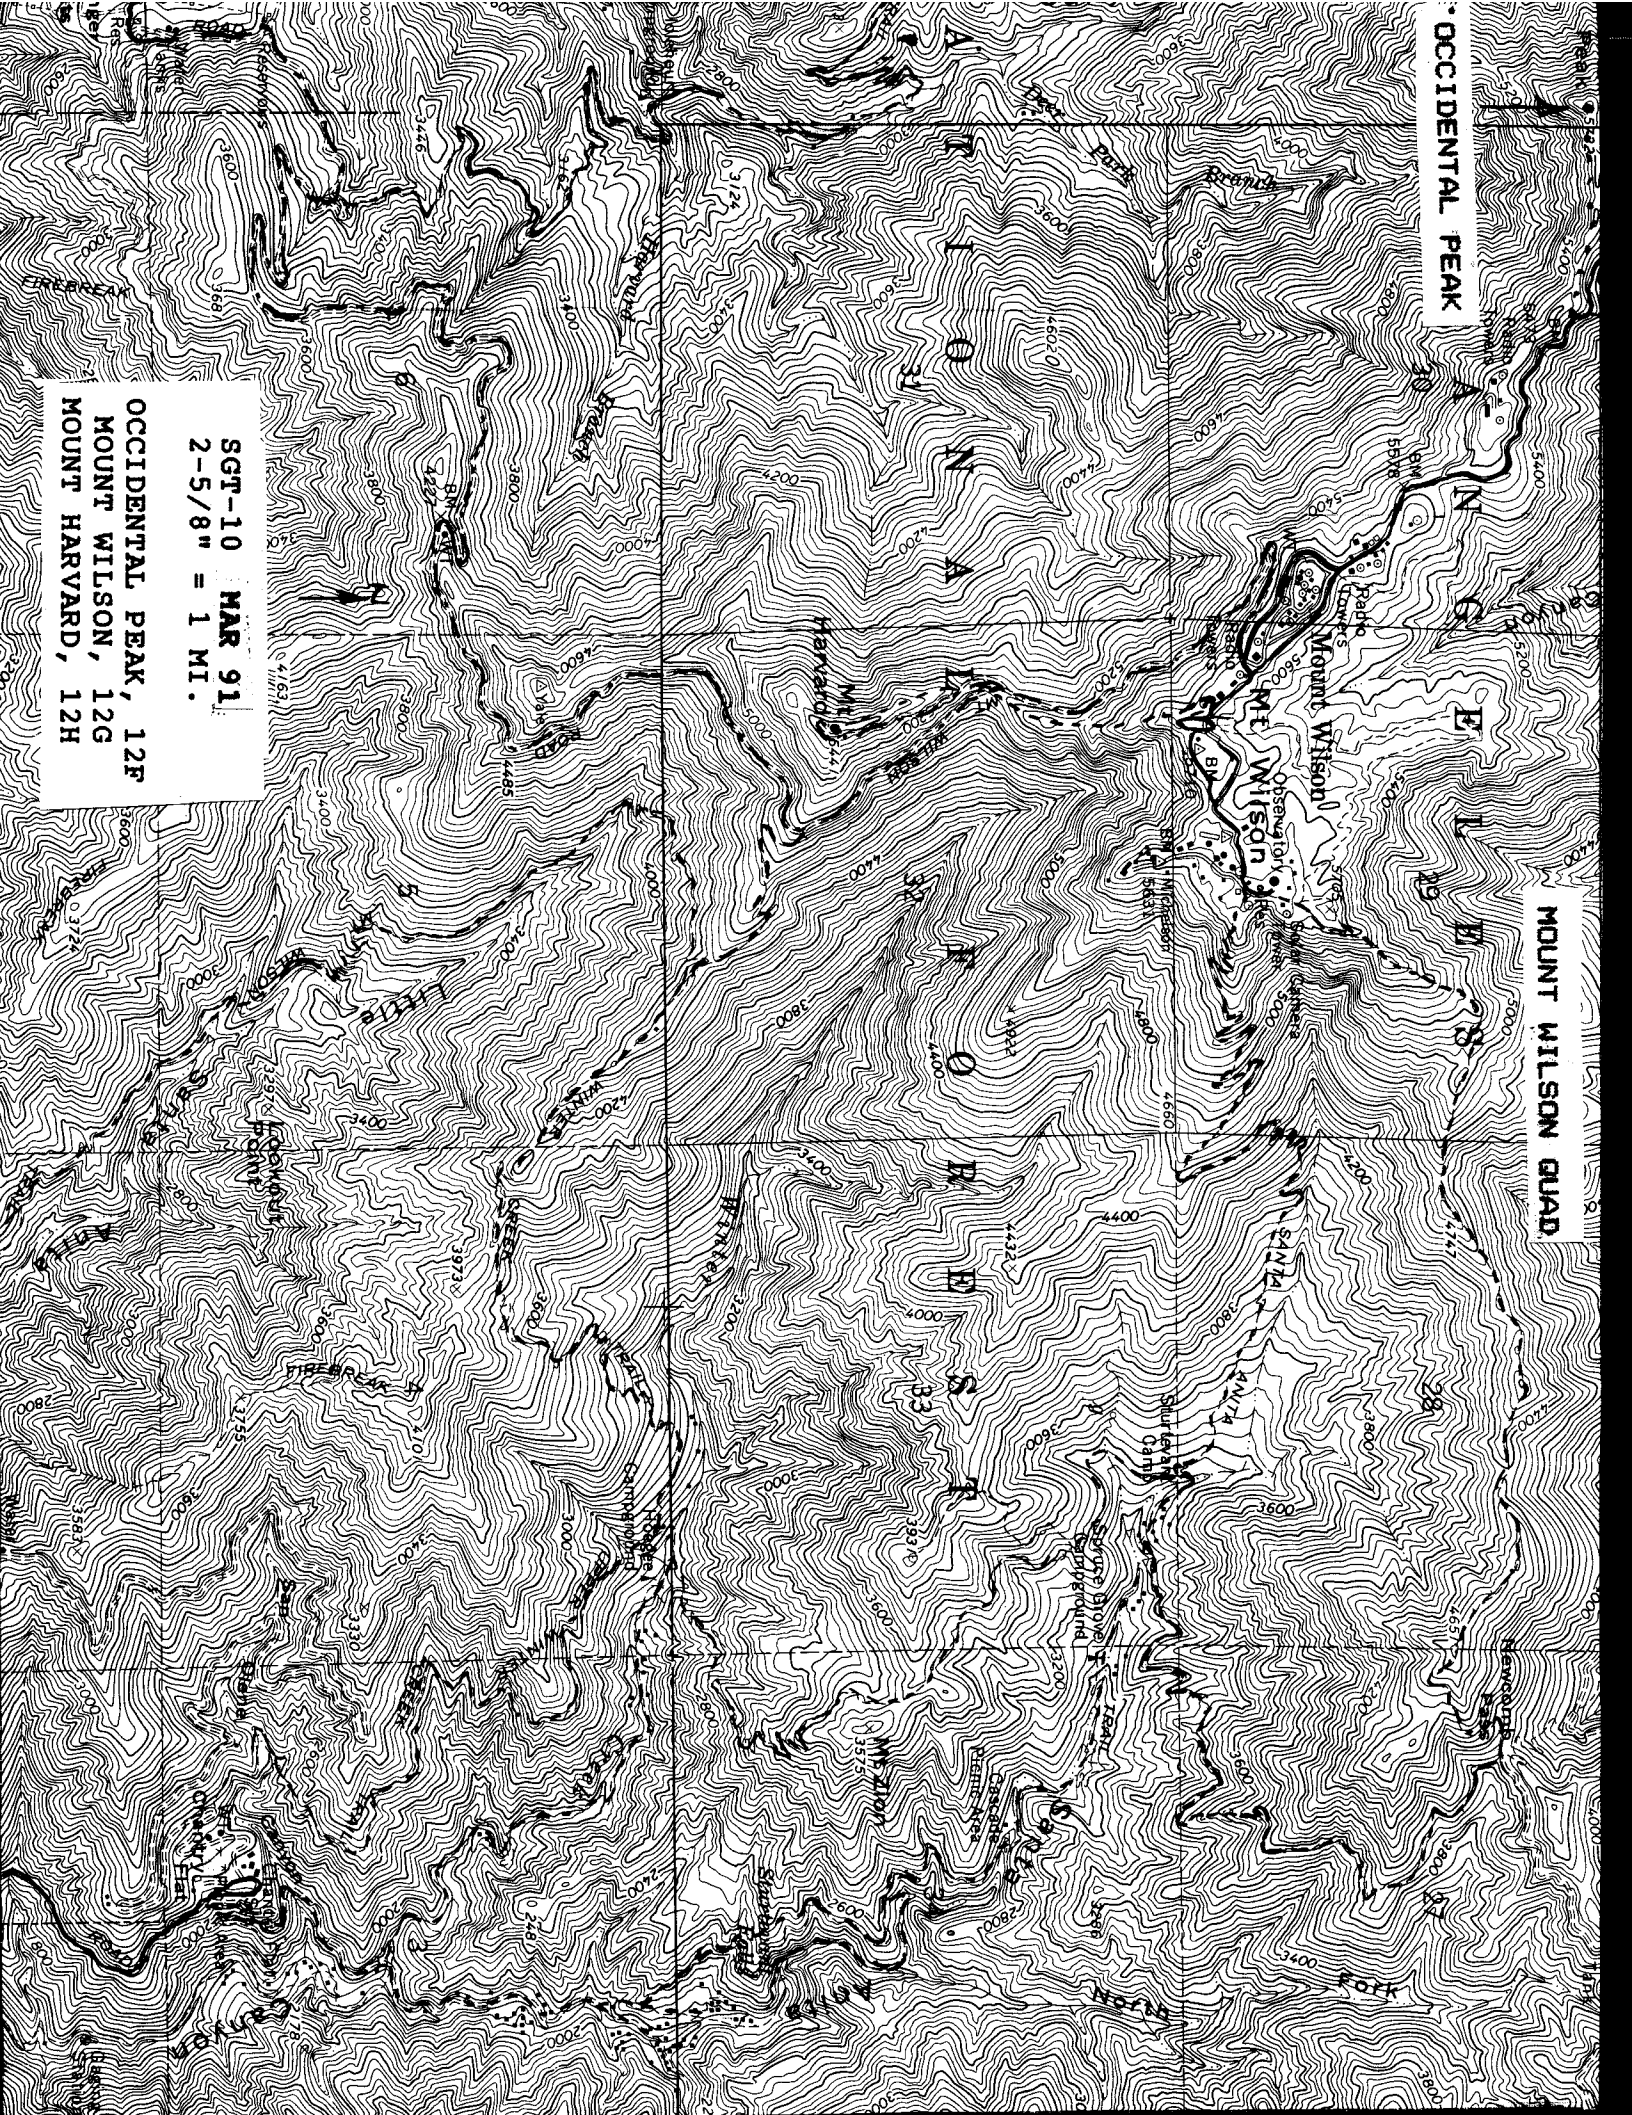

OCCIDENTAL PEAK

MOUNT WILSON QUAD

SGT-10 HAR 91
 2-5/8" = 1 MI.

OCCIDENTAL PEAK, 12F
 MOUNT WILSON, 12G
 MOUNT HARVARD, 12H