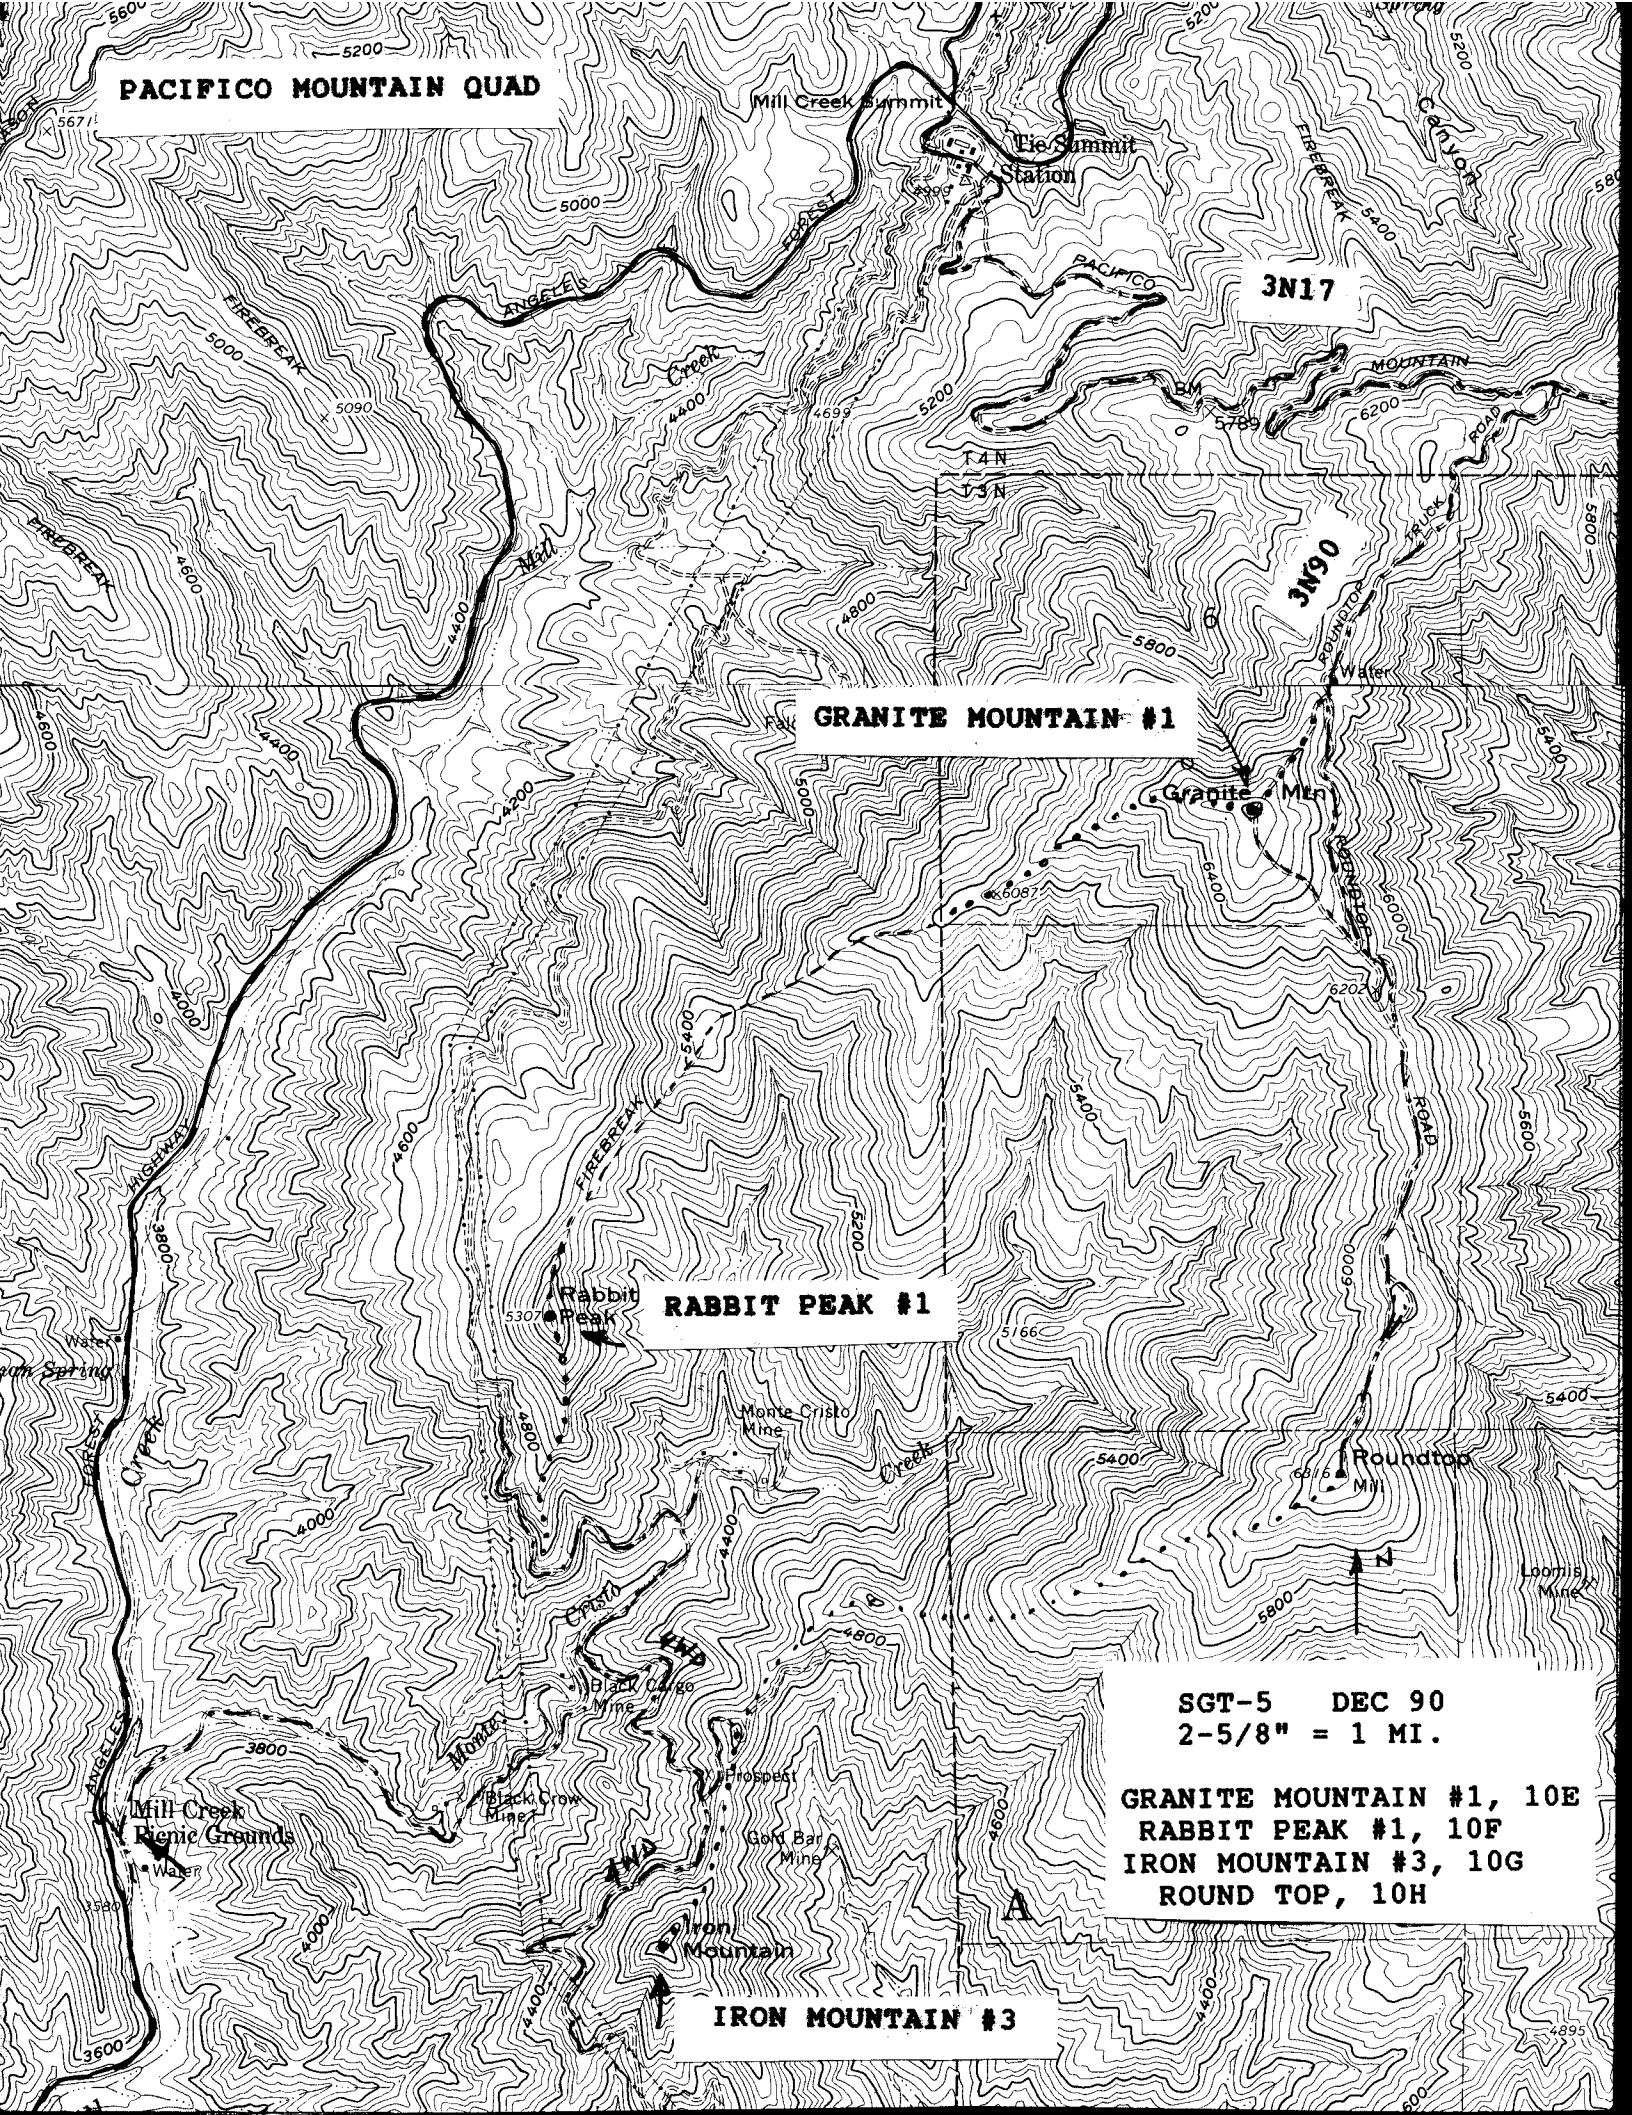

PACIFICO MOUNTAIN QUAD

GRANITE MOUNTAIN #1

RABBIT PEAK #1

SGT-5 DEC 90
2-5/8" = 1 MI.

GRANITE MOUNTAIN #1, 10E
RABBIT PEAK #1, 10F
IRON MOUNTAIN #3, 10G
ROUND TOP, 10H

IRON MOUNTAIN #3