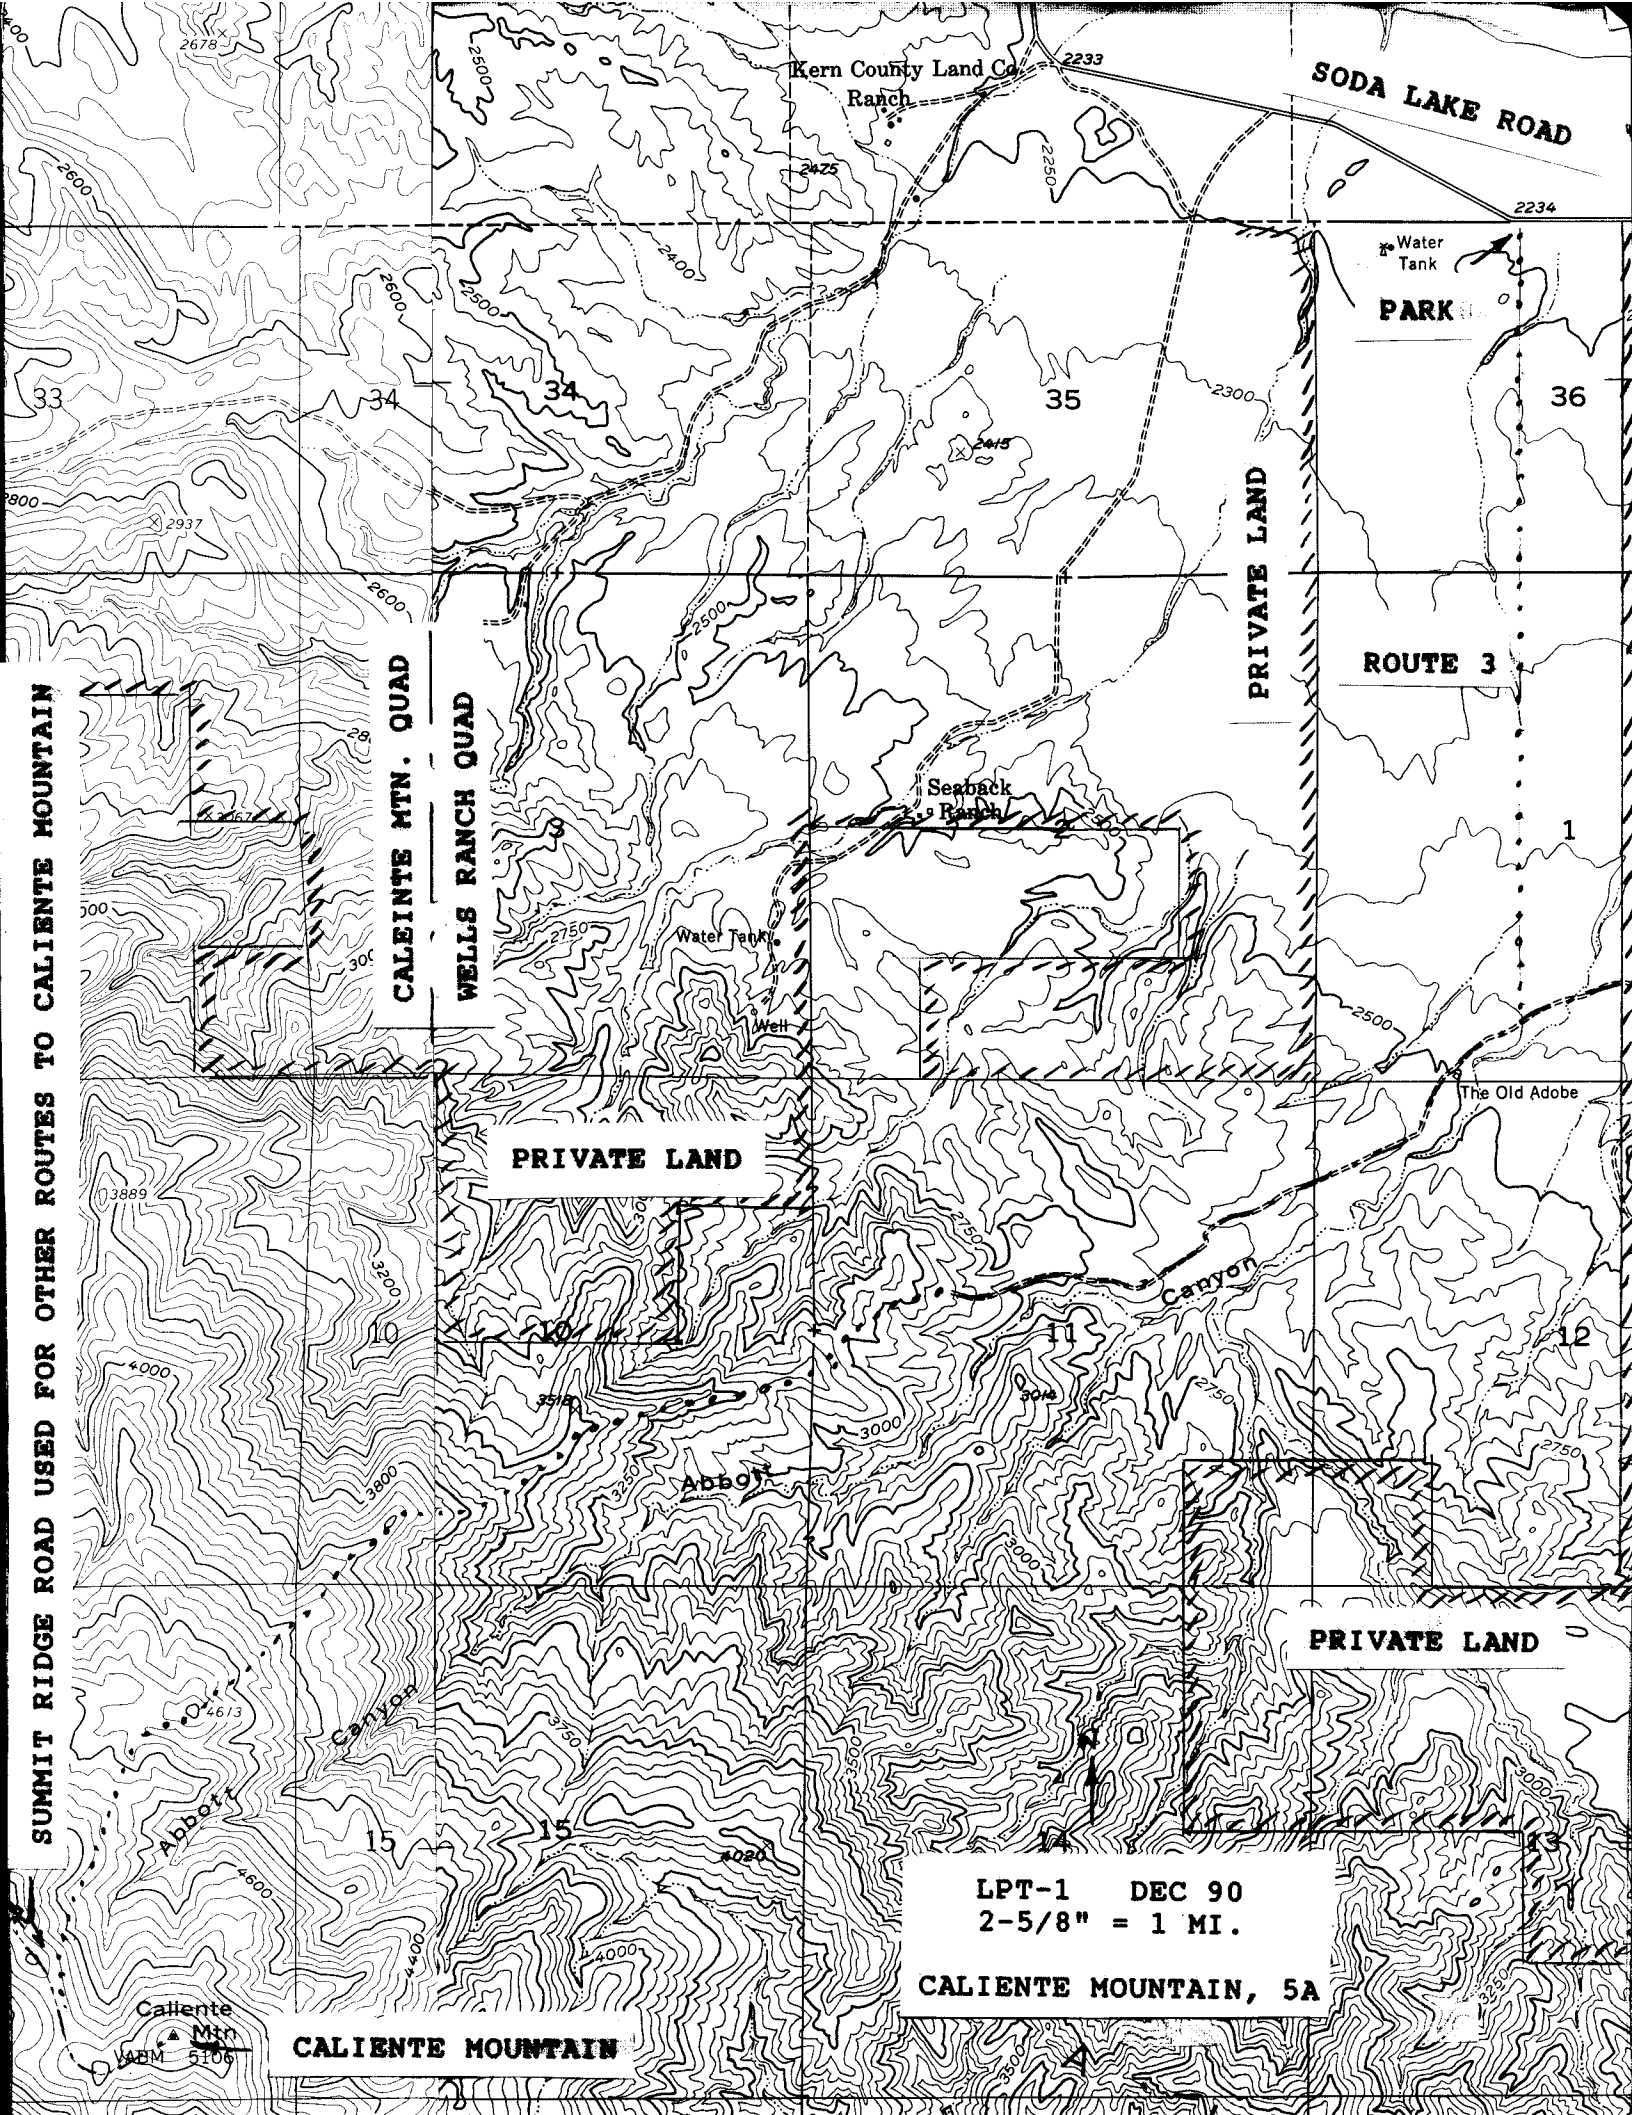

SUMMIT RIDGE ROAD USED FOR OTHER ROUTES TO CALIENTE MOUNTAIN

Kern County Land Co. Ranch

SODA LAKE ROAD

Water Tank

PARK

ROUTE 3

Seaback Ranch

Water Tank

Well

The Old Adobe

Canyon

Abbot

PRIVATE LAND

Caliente Mtn
WBM 5106

CALIENTE MOUNTAIN

LPT-1 DEC 90
2-5/8" = 1 MI.

CALIENTE MOUNTAIN, 5A