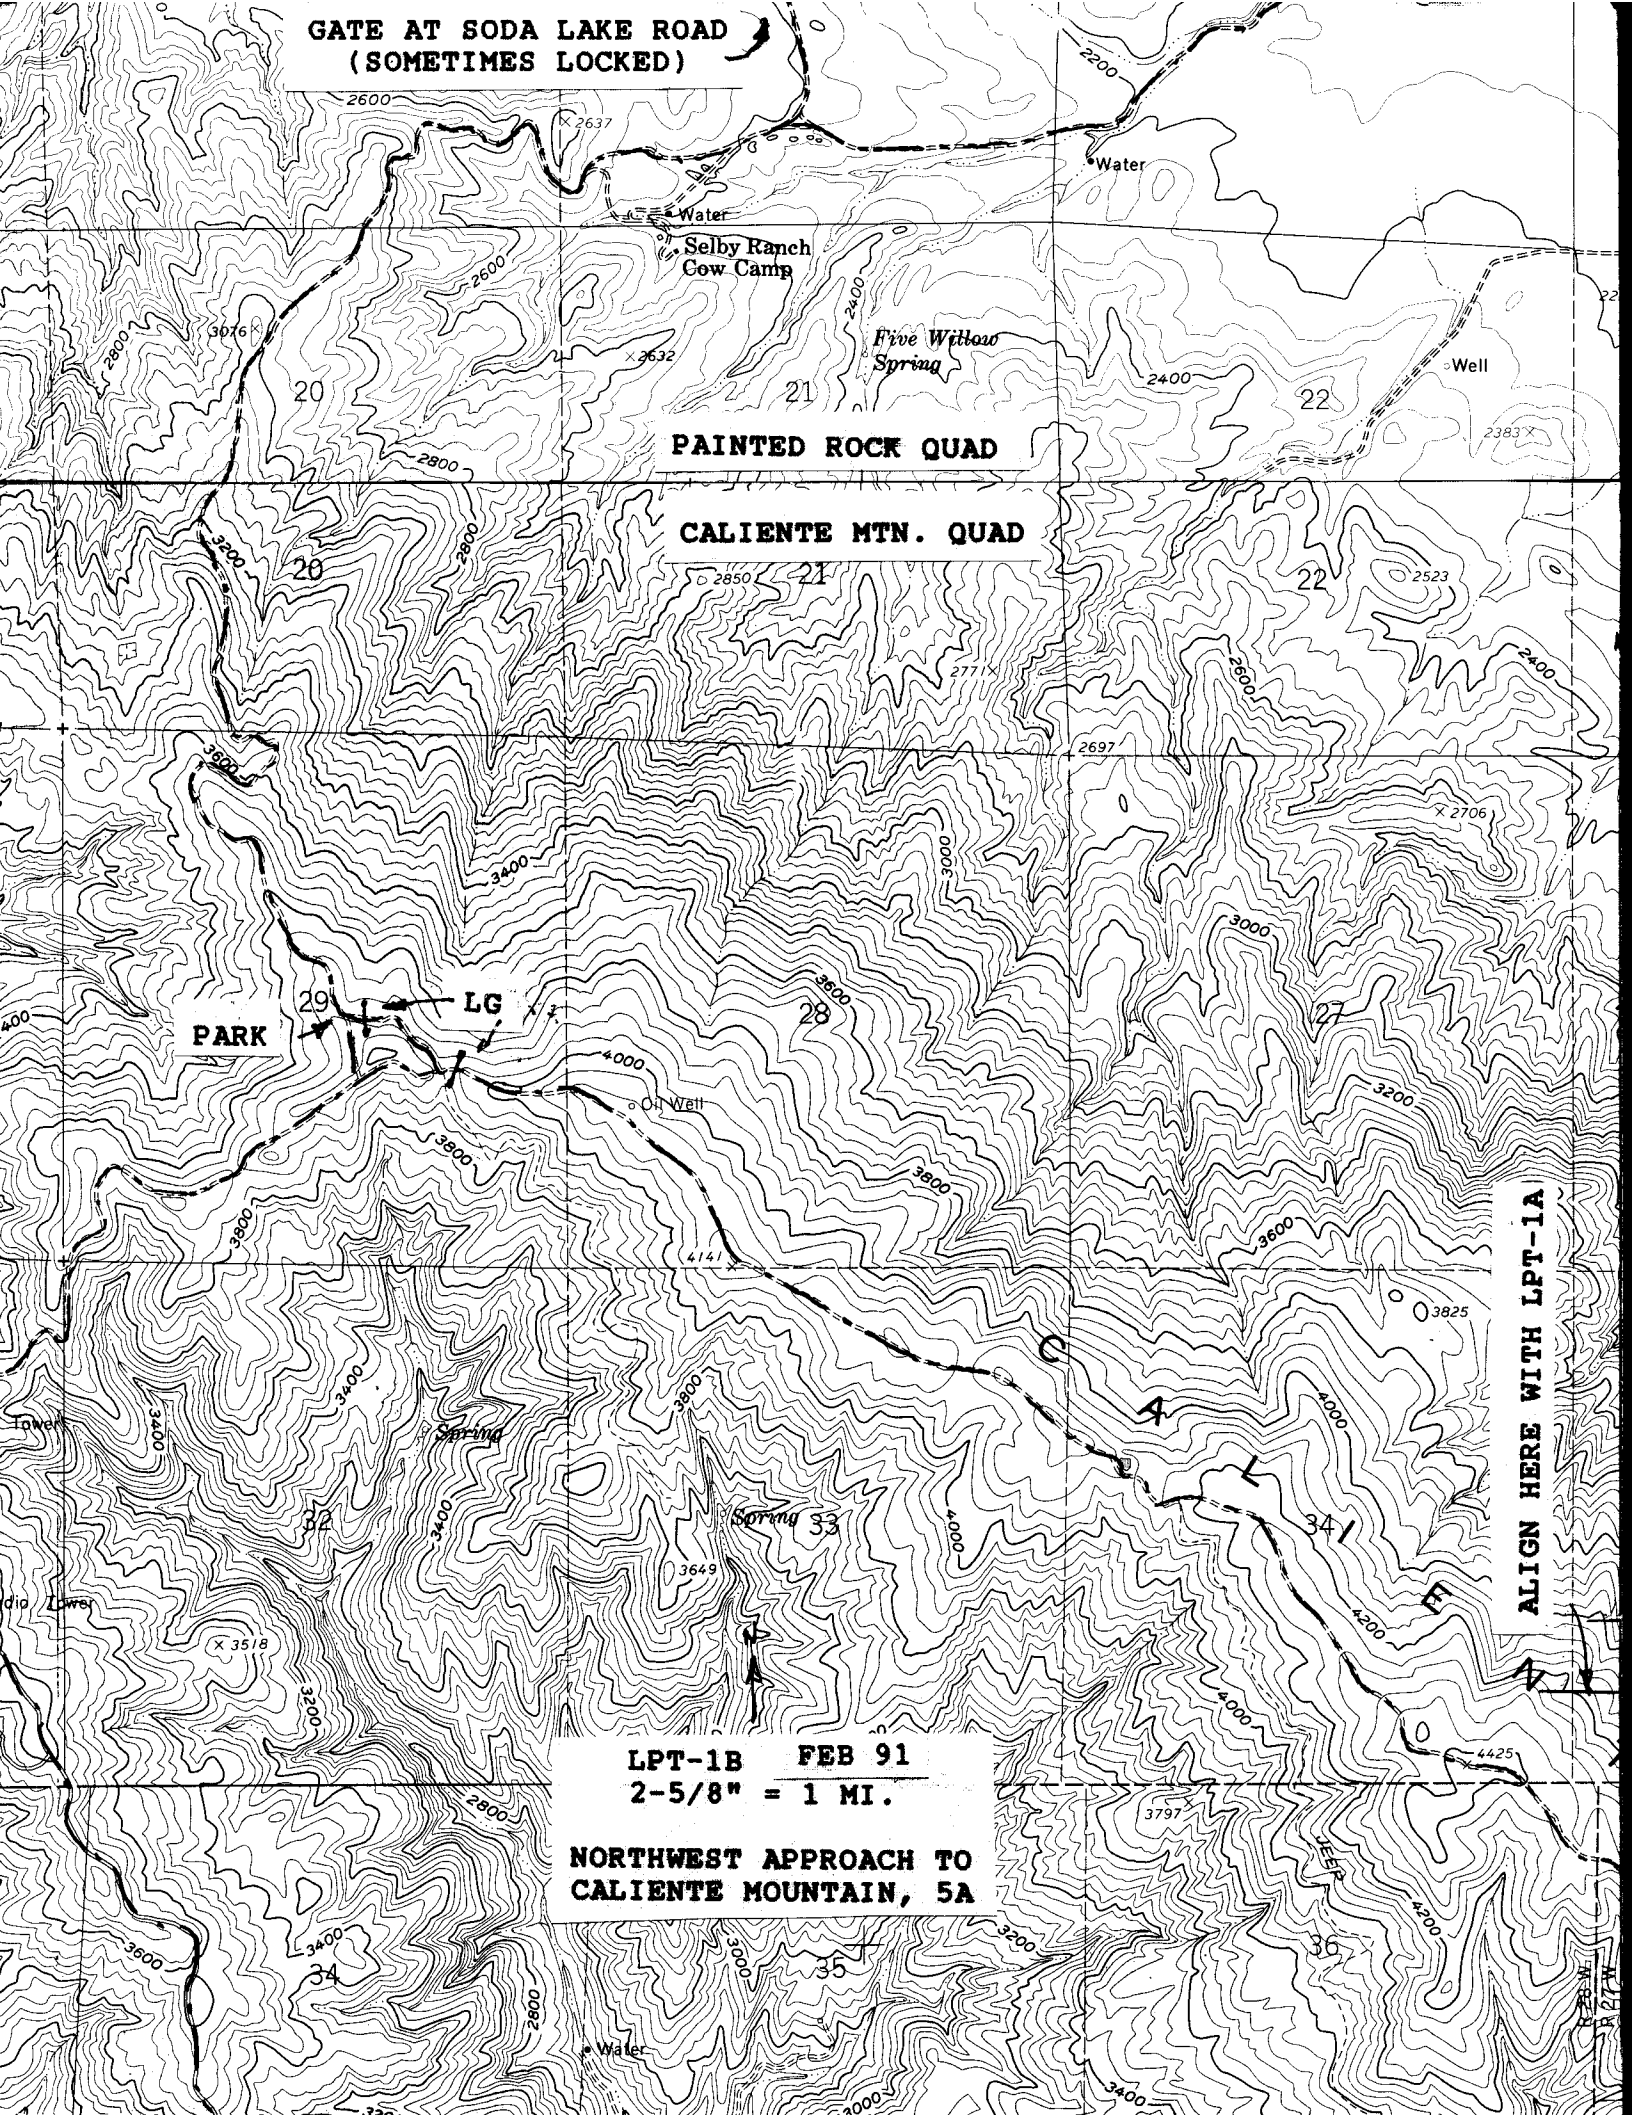

**GATE AT SODA LAKE ROAD
(SOMETIMES LOCKED)**

PAINTED ROCK QUAD

CALIENTE MTN. QUAD

PARK

LG

**LPT-1B FEB 91
2-5/8" = 1 MI.**

**NORTHWEST APPROACH TO
CALIENTE MOUNTAIN, 5A**

ALIGN HERE WITH LPT-1A