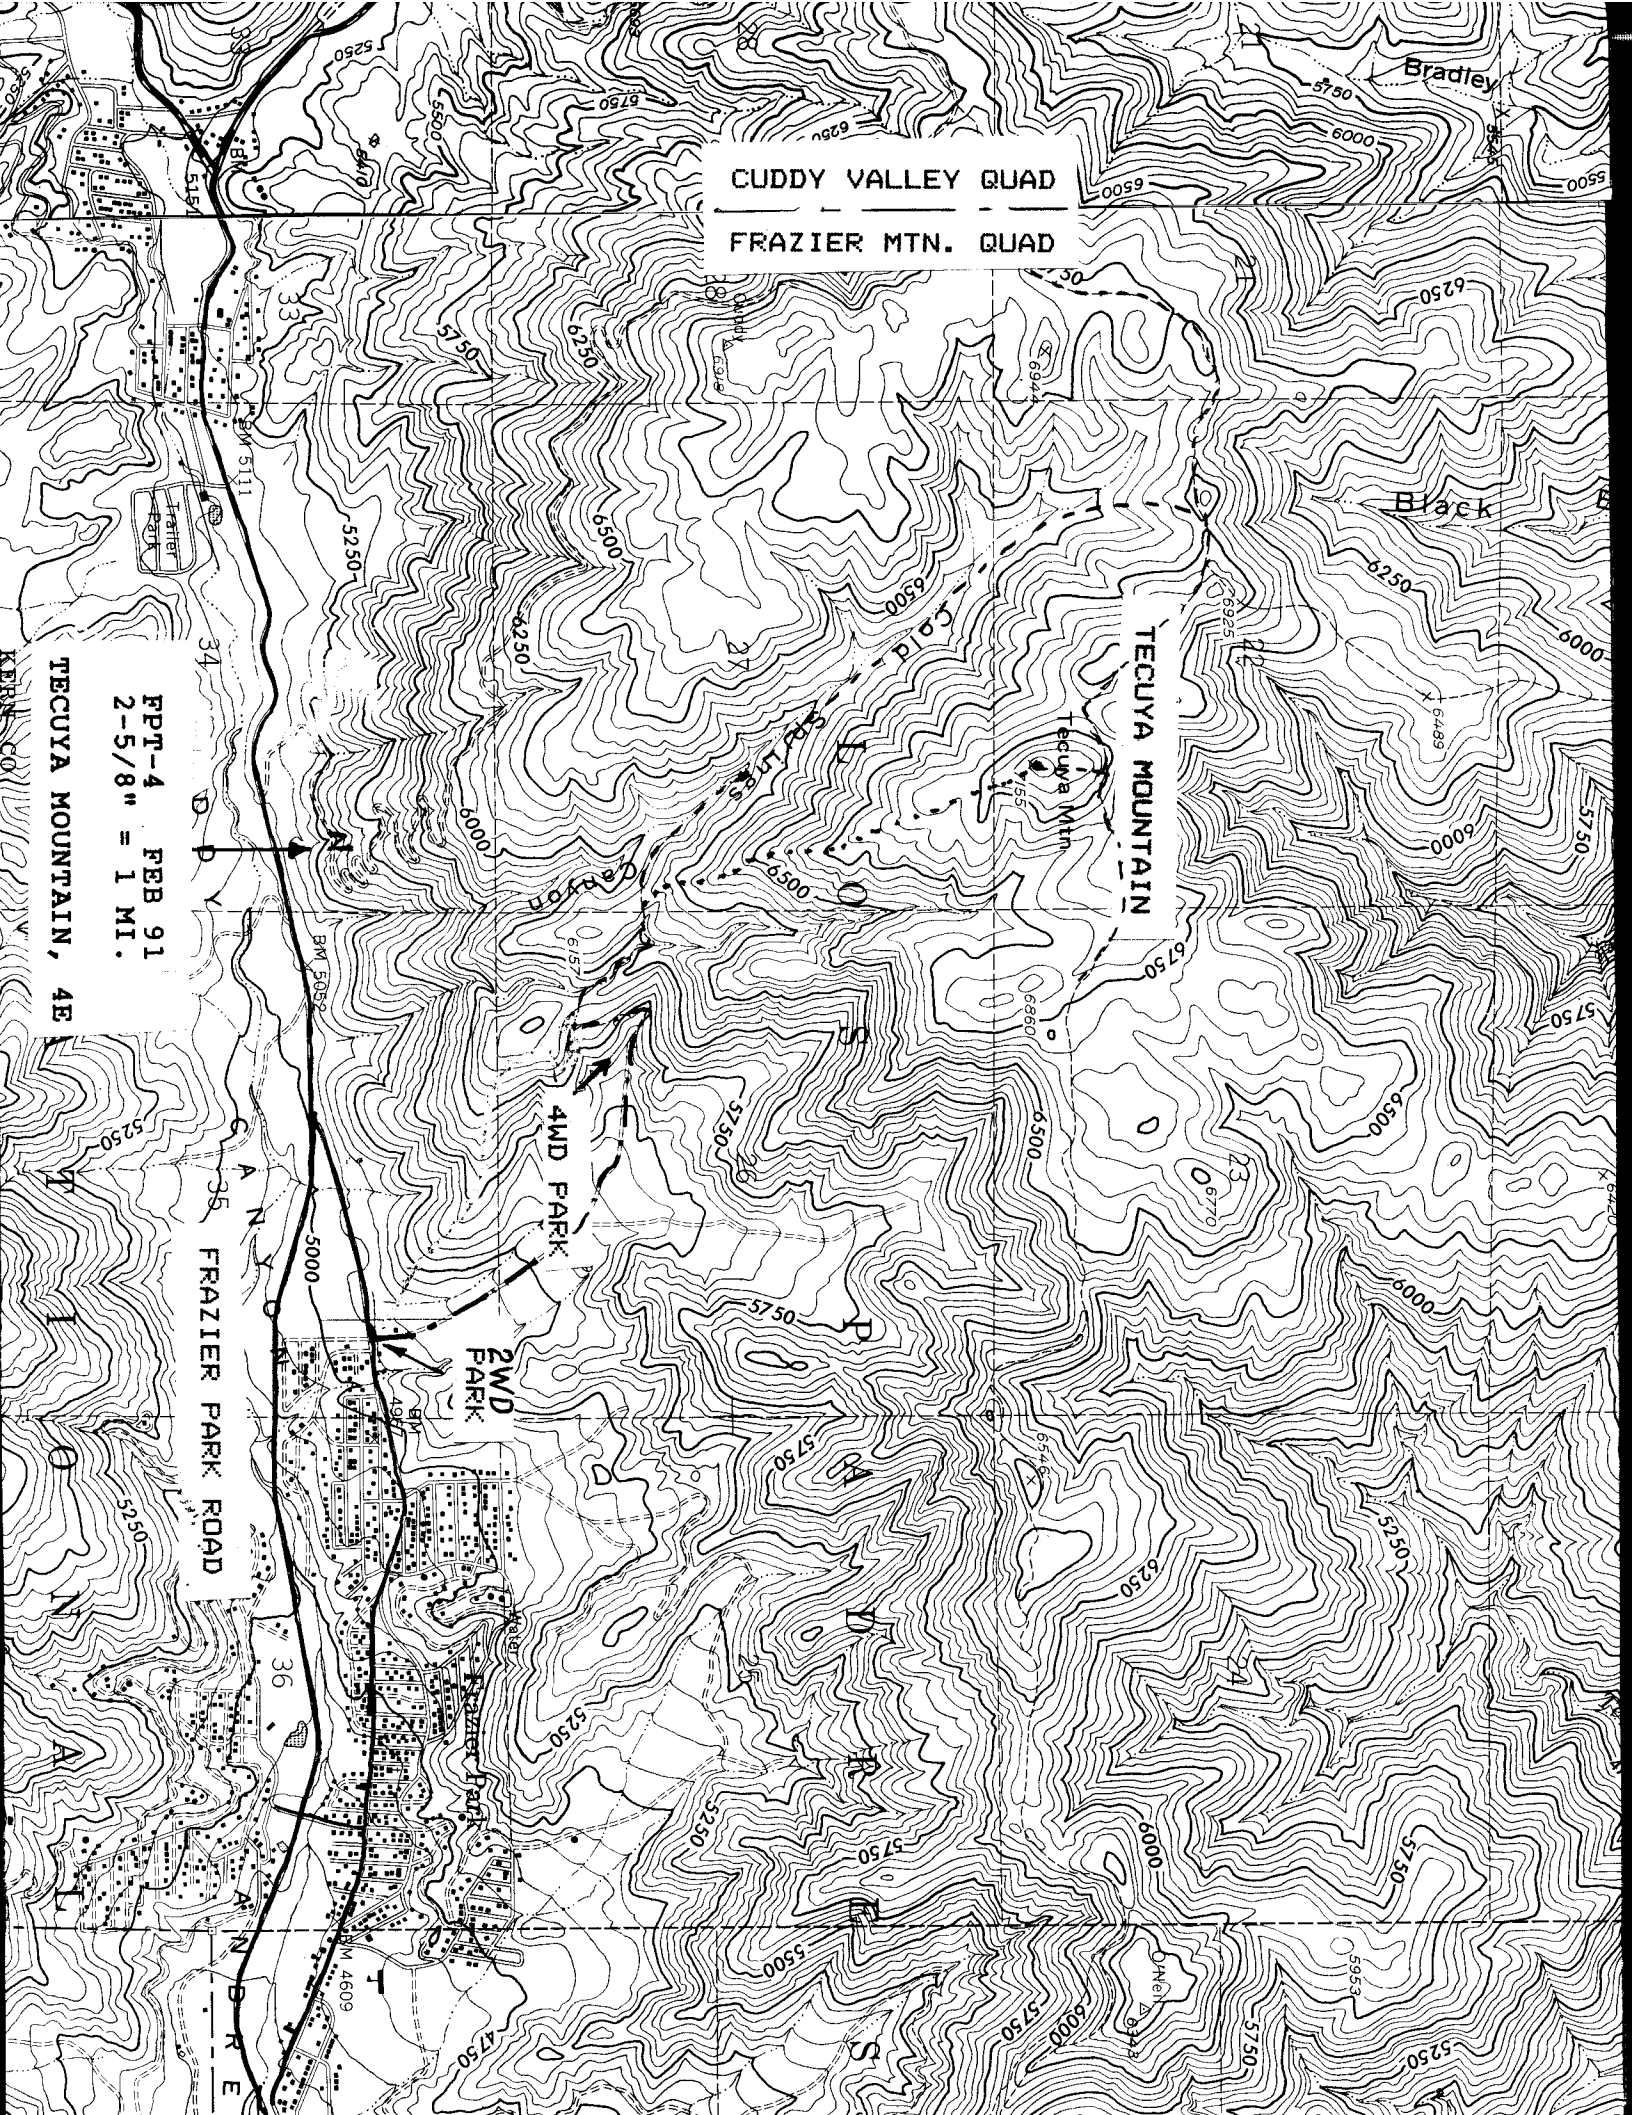

CUDDY VALLEY QUAD

FRAZIER MTN. QUAD

TECUYA MOUNTAIN

FRAZIER PARK ROAD

4WD PARK  
2WD PARK

FPT-4 FEB 91  
2-5/8" = 1 MI.

TECUYA MOUNTAIN, 4E

KERN CO

Bradley

Black

Tecuya Mtn

Garson

4WD PARK

2WD PARK

FRAZIER PARK ROAD

FPT-4 FEB 91  
2-5/8" = 1 MI.

FRAZIER PARK ROAD

FPT-4 FEB 91  
2-5/8" = 1 MI.

TECUYA MOUNTAIN, 4E

KERN CO