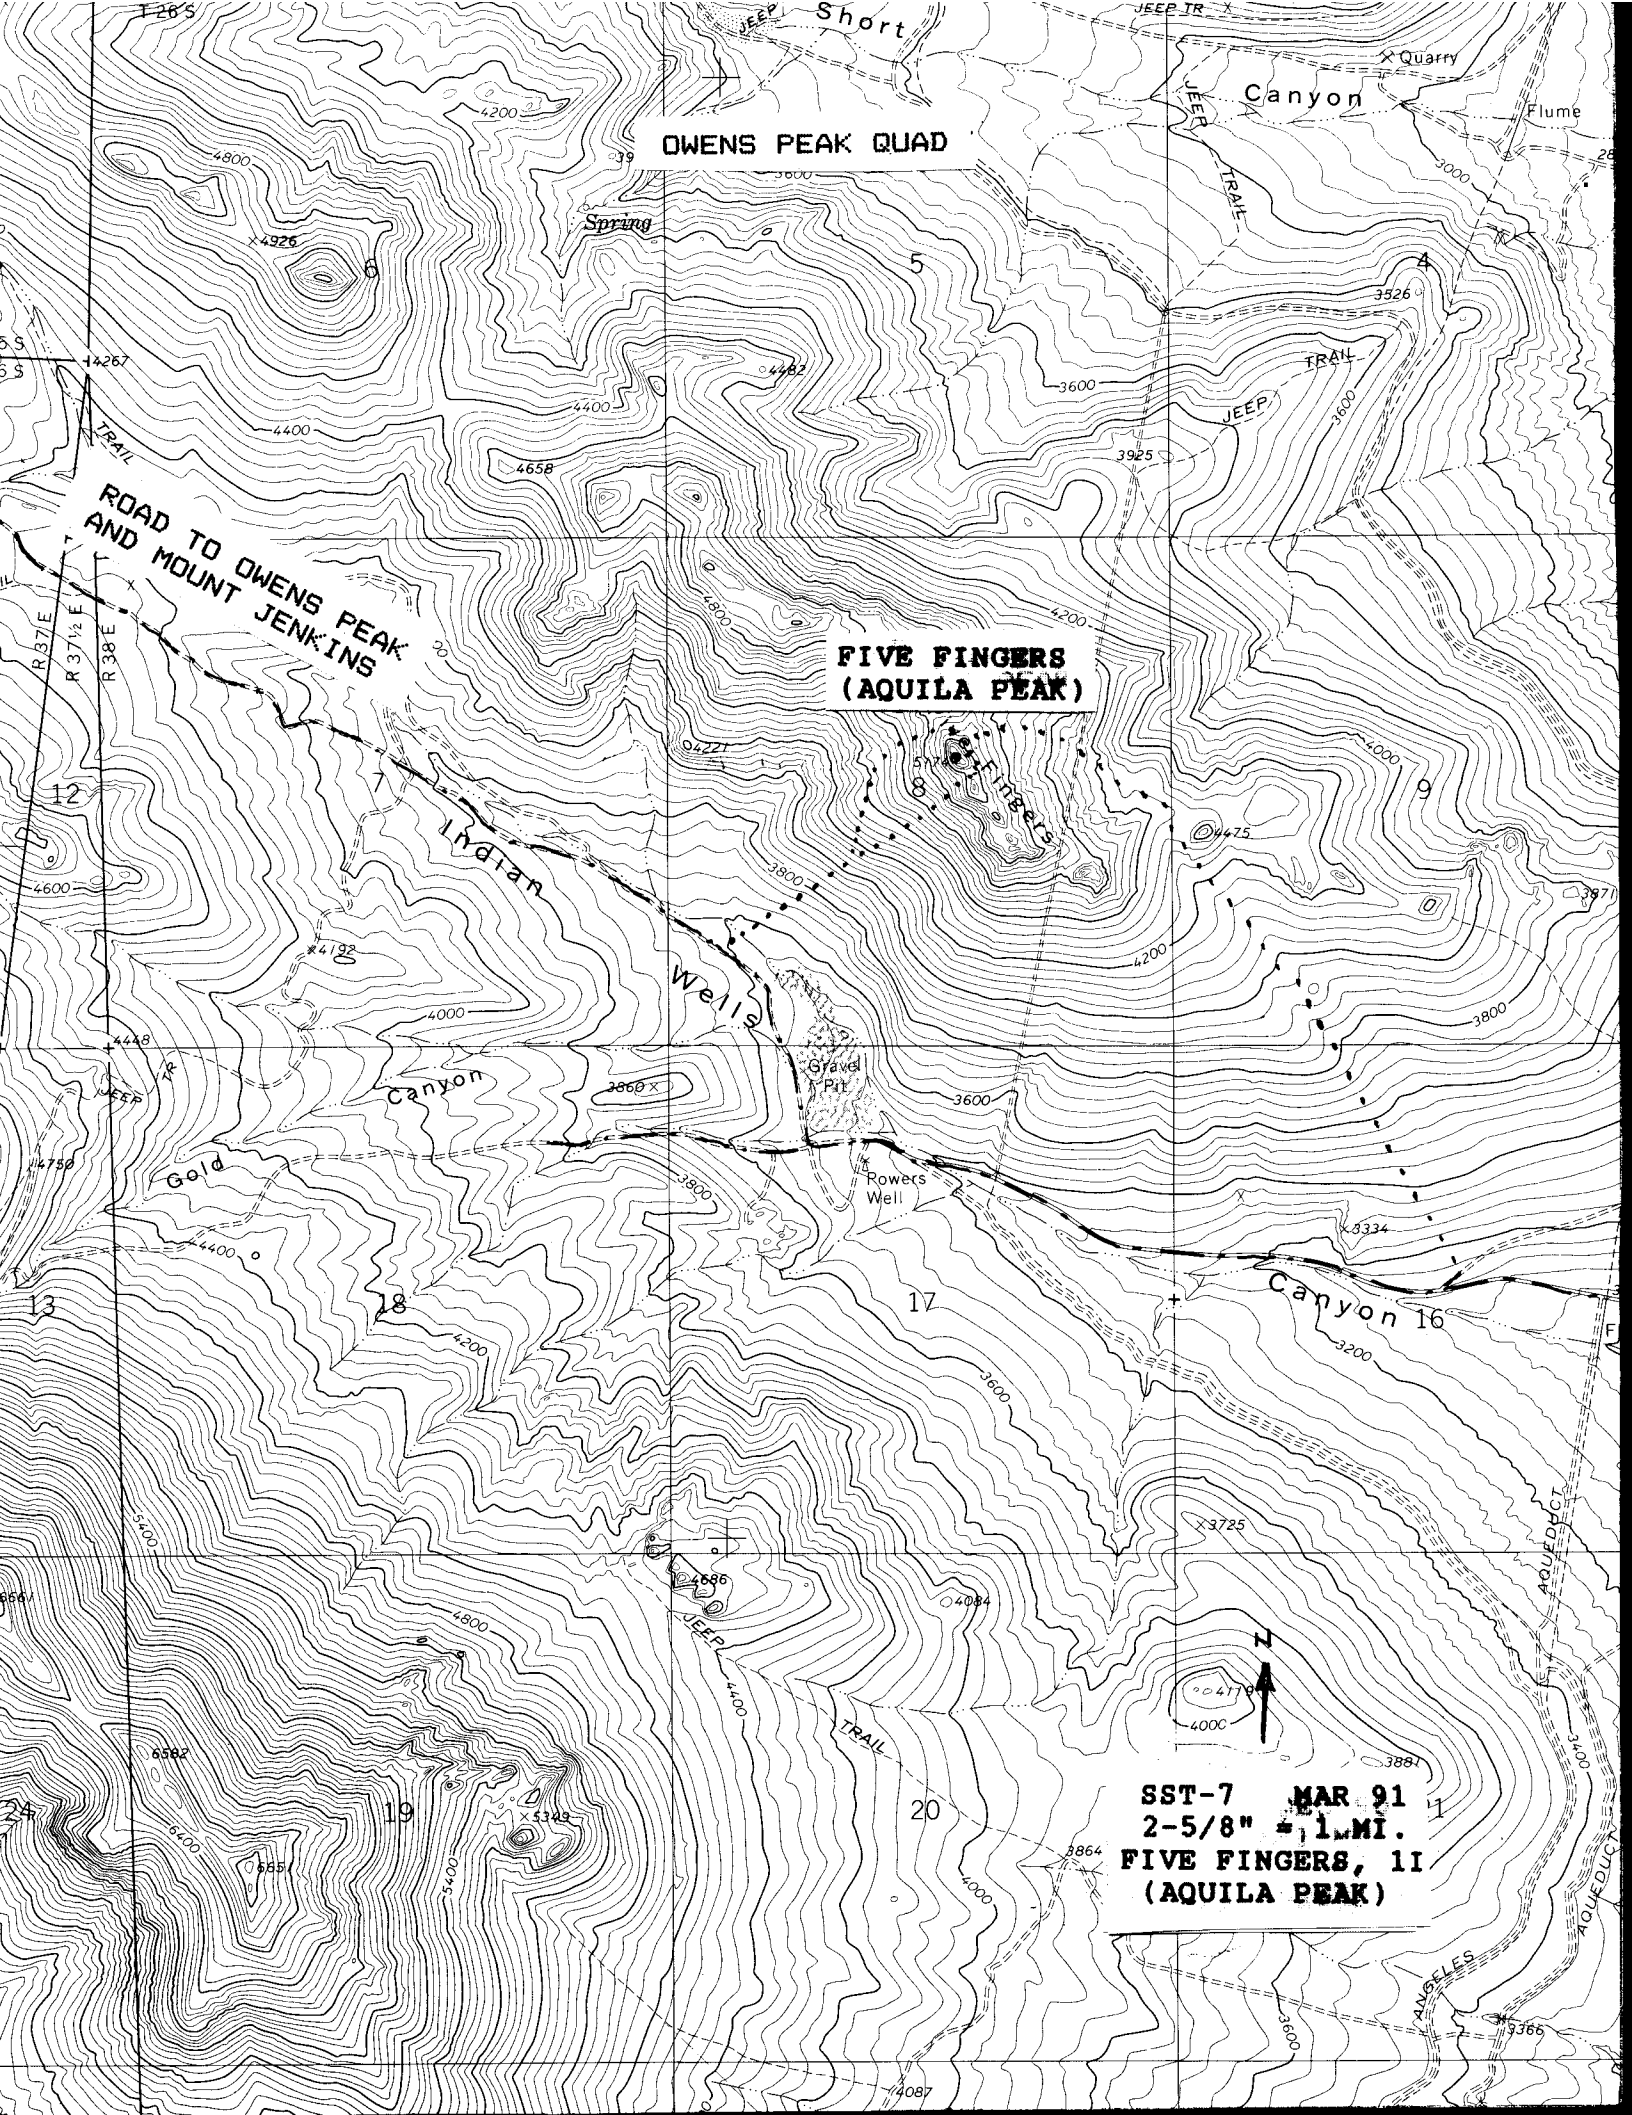

OWENS PEAK QUAD

FIVE FINGERS (AQUILA PEAK)

ROAD TO OWENS PEAK AND MOUNT JENKINS

Canyon

Indian Wells Canyon

Canyon 16

SST-7 MAR 91
2-5/8" = 1 MI.
FIVE FINGERS, 11
(AQUILA PEAK)

ANGEL'S AQUEDUCT