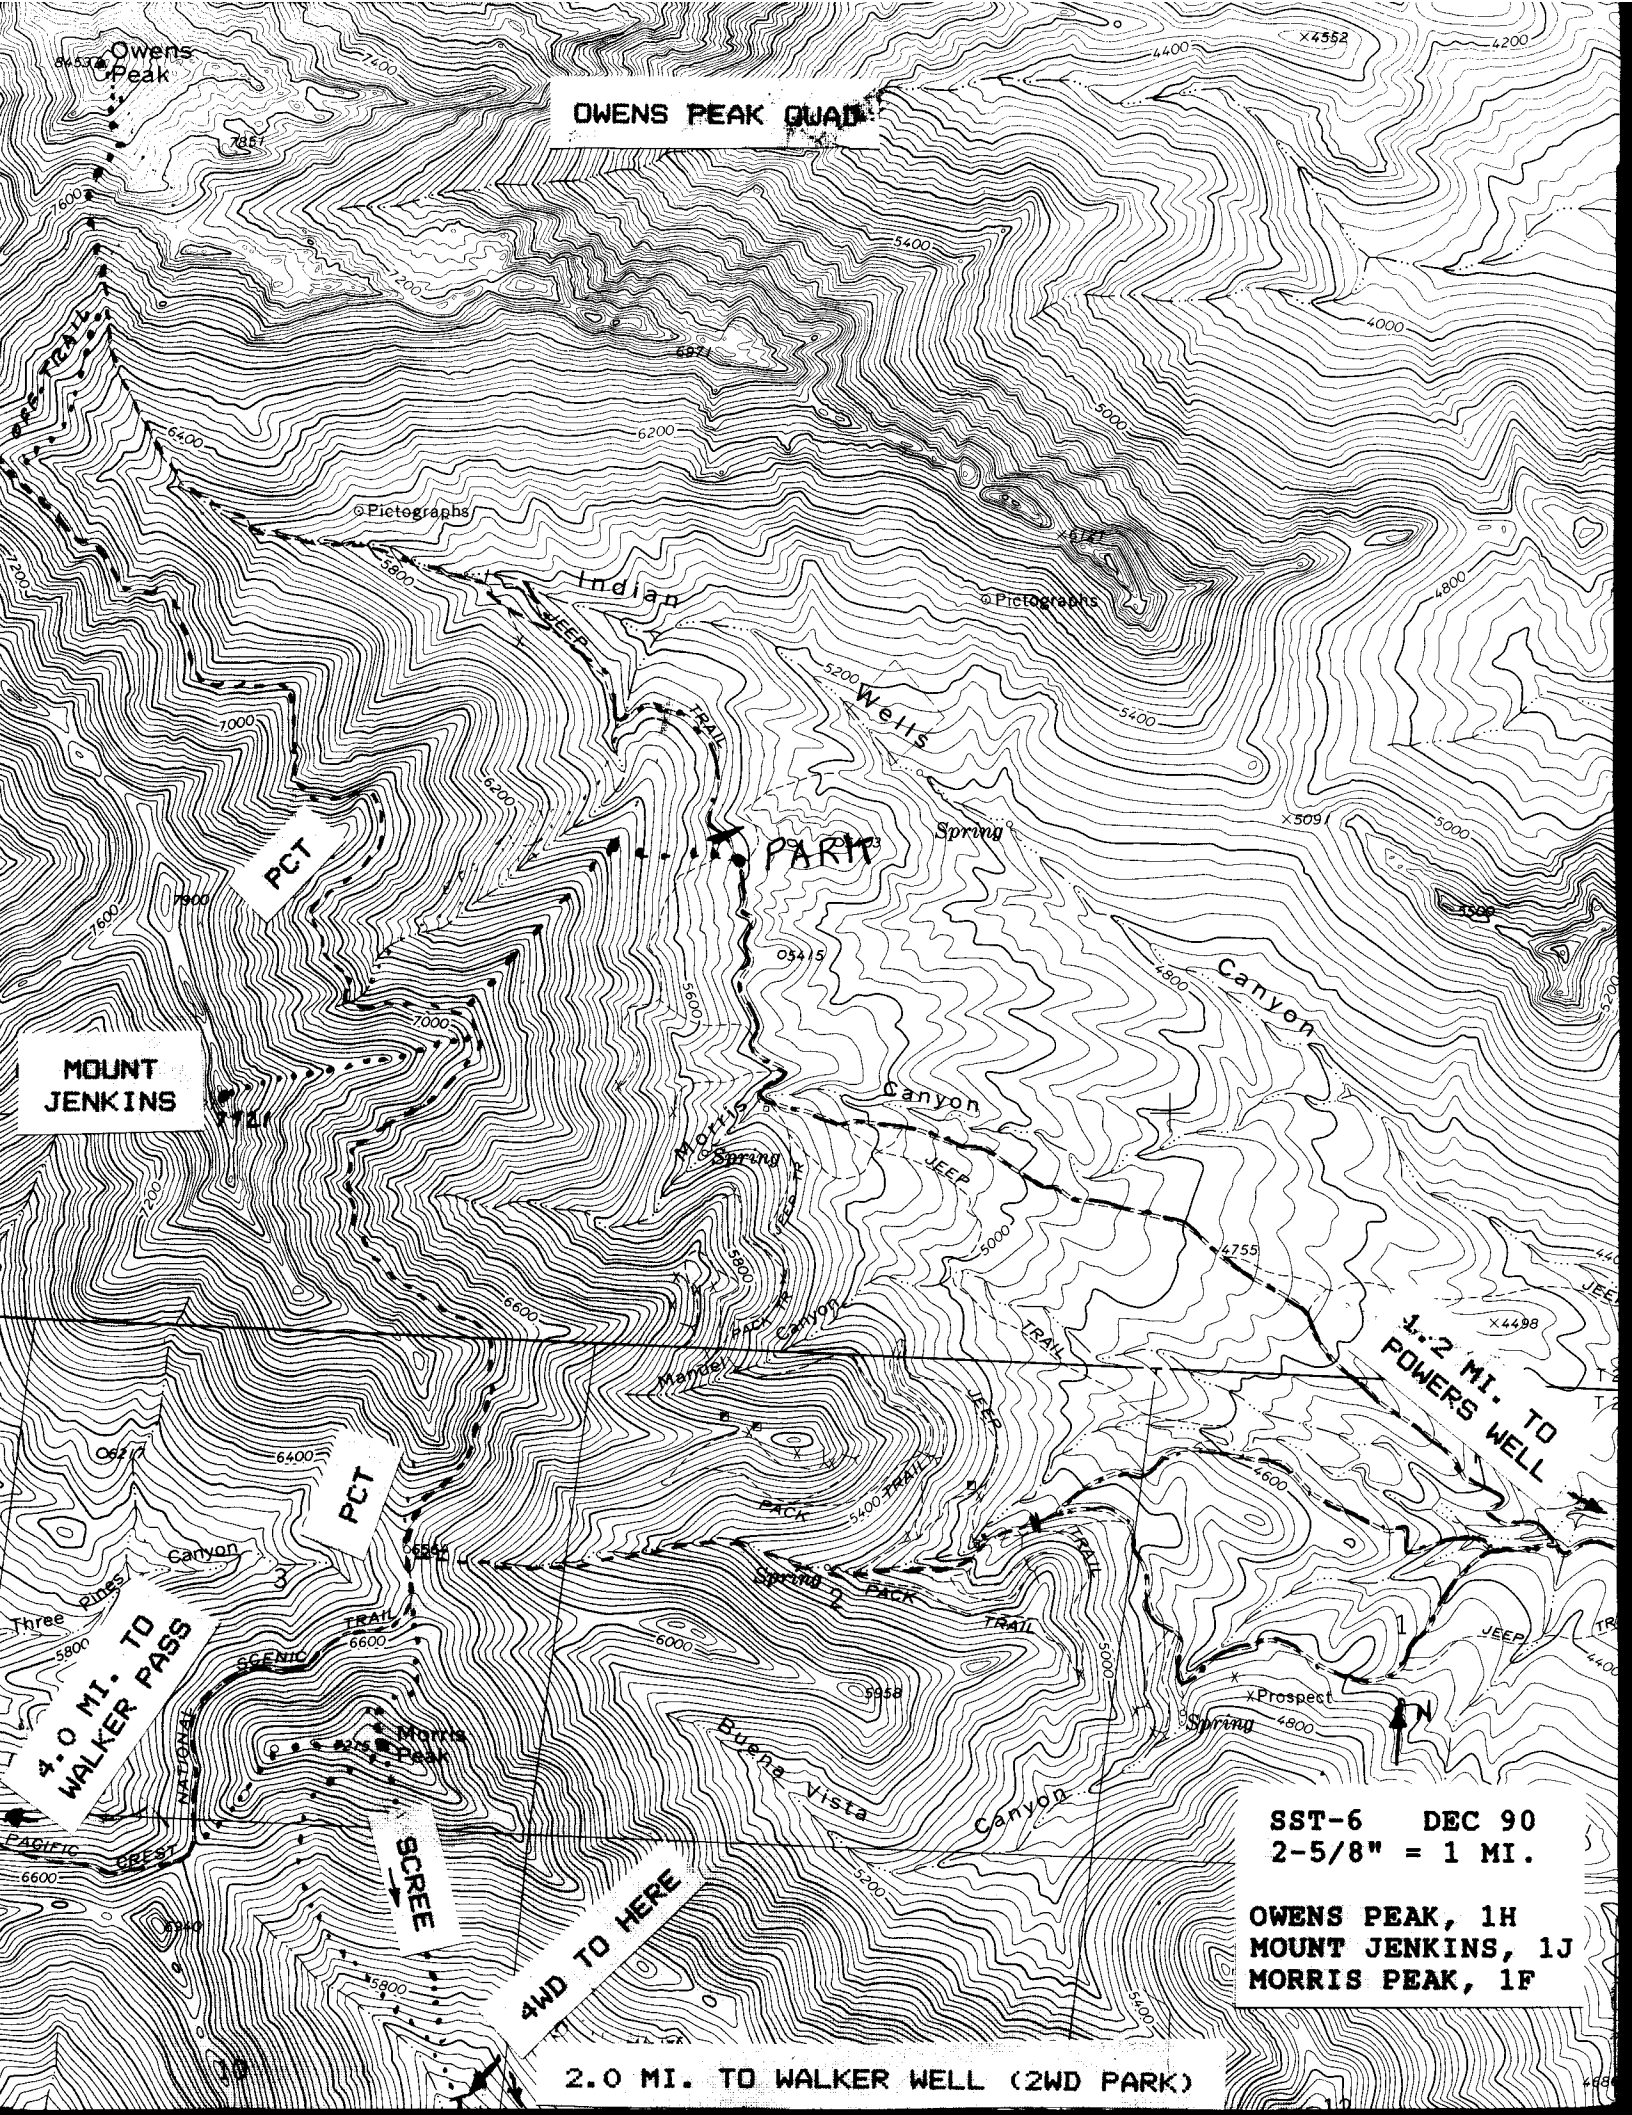

OWENS PEAK QUAD

Owens Peak
7861

6 Pictographs

Indian Wells Canyon

PARK

MOUNT JENKINS

Canyon

Canyon

1.2 MI. TO POWERS WELL

4.0 MI. TO WALKER PASS

SCREE

4WD TO HERE

SST-6 DEC 90
2-5/8" = 1 MI.

OWENS PEAK, 1H
MOUNT JENKINS, 1J
MORRIS PEAK, 1F

2.0 MI. TO WALKER WELL (2WD PARK)